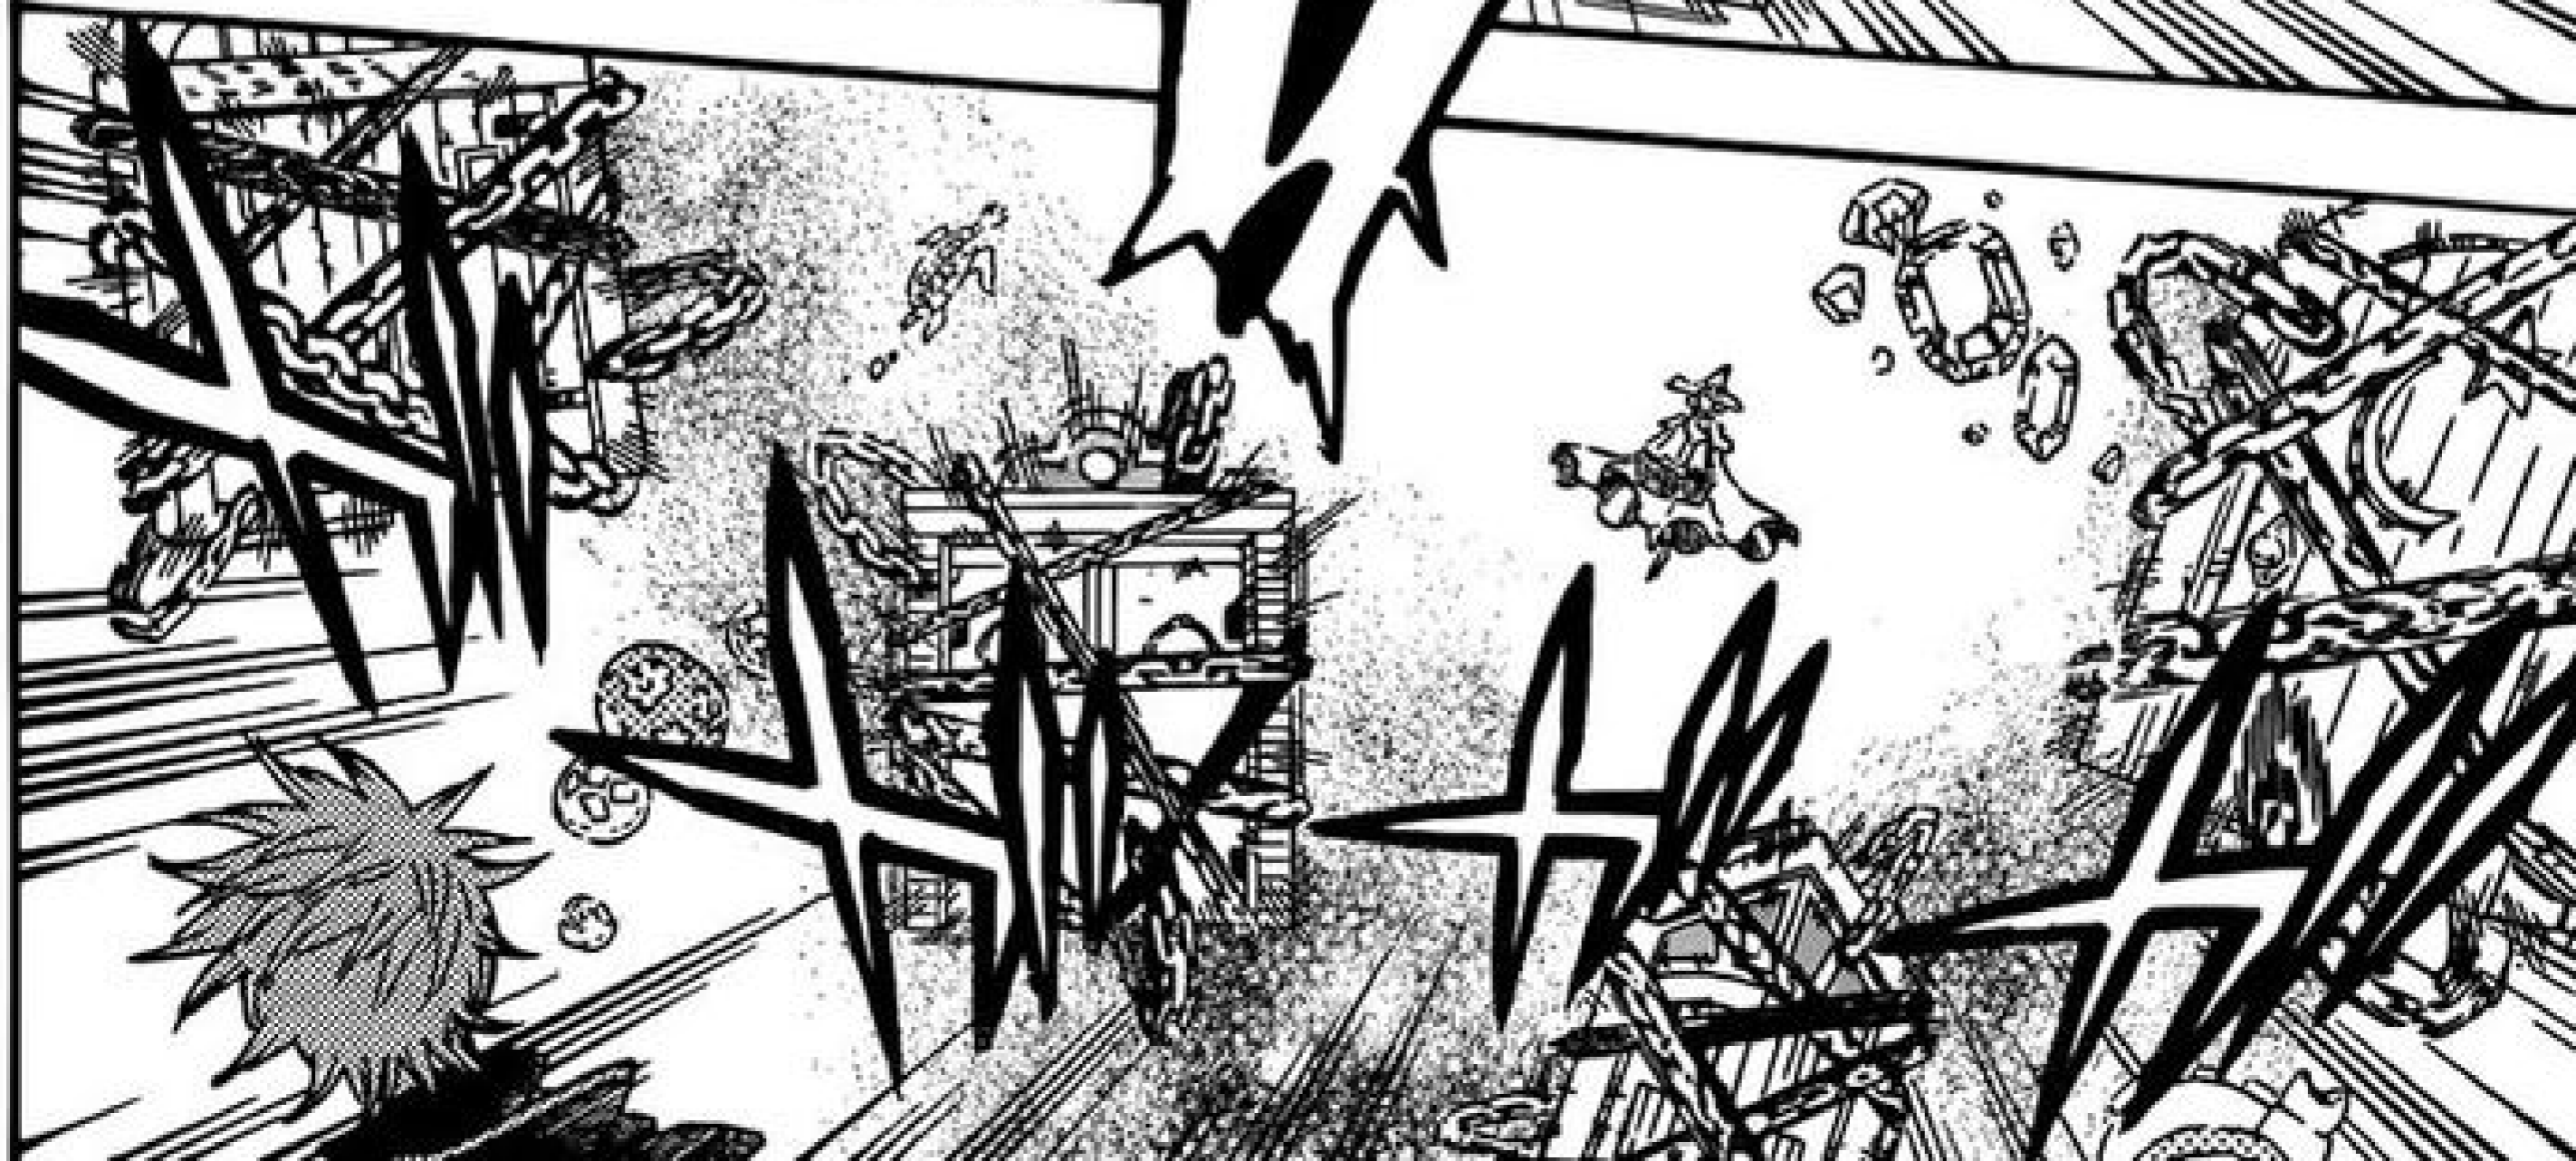

ALL
RIGHT...
LET'S
GOOOO!!

WHOOOOH!!!