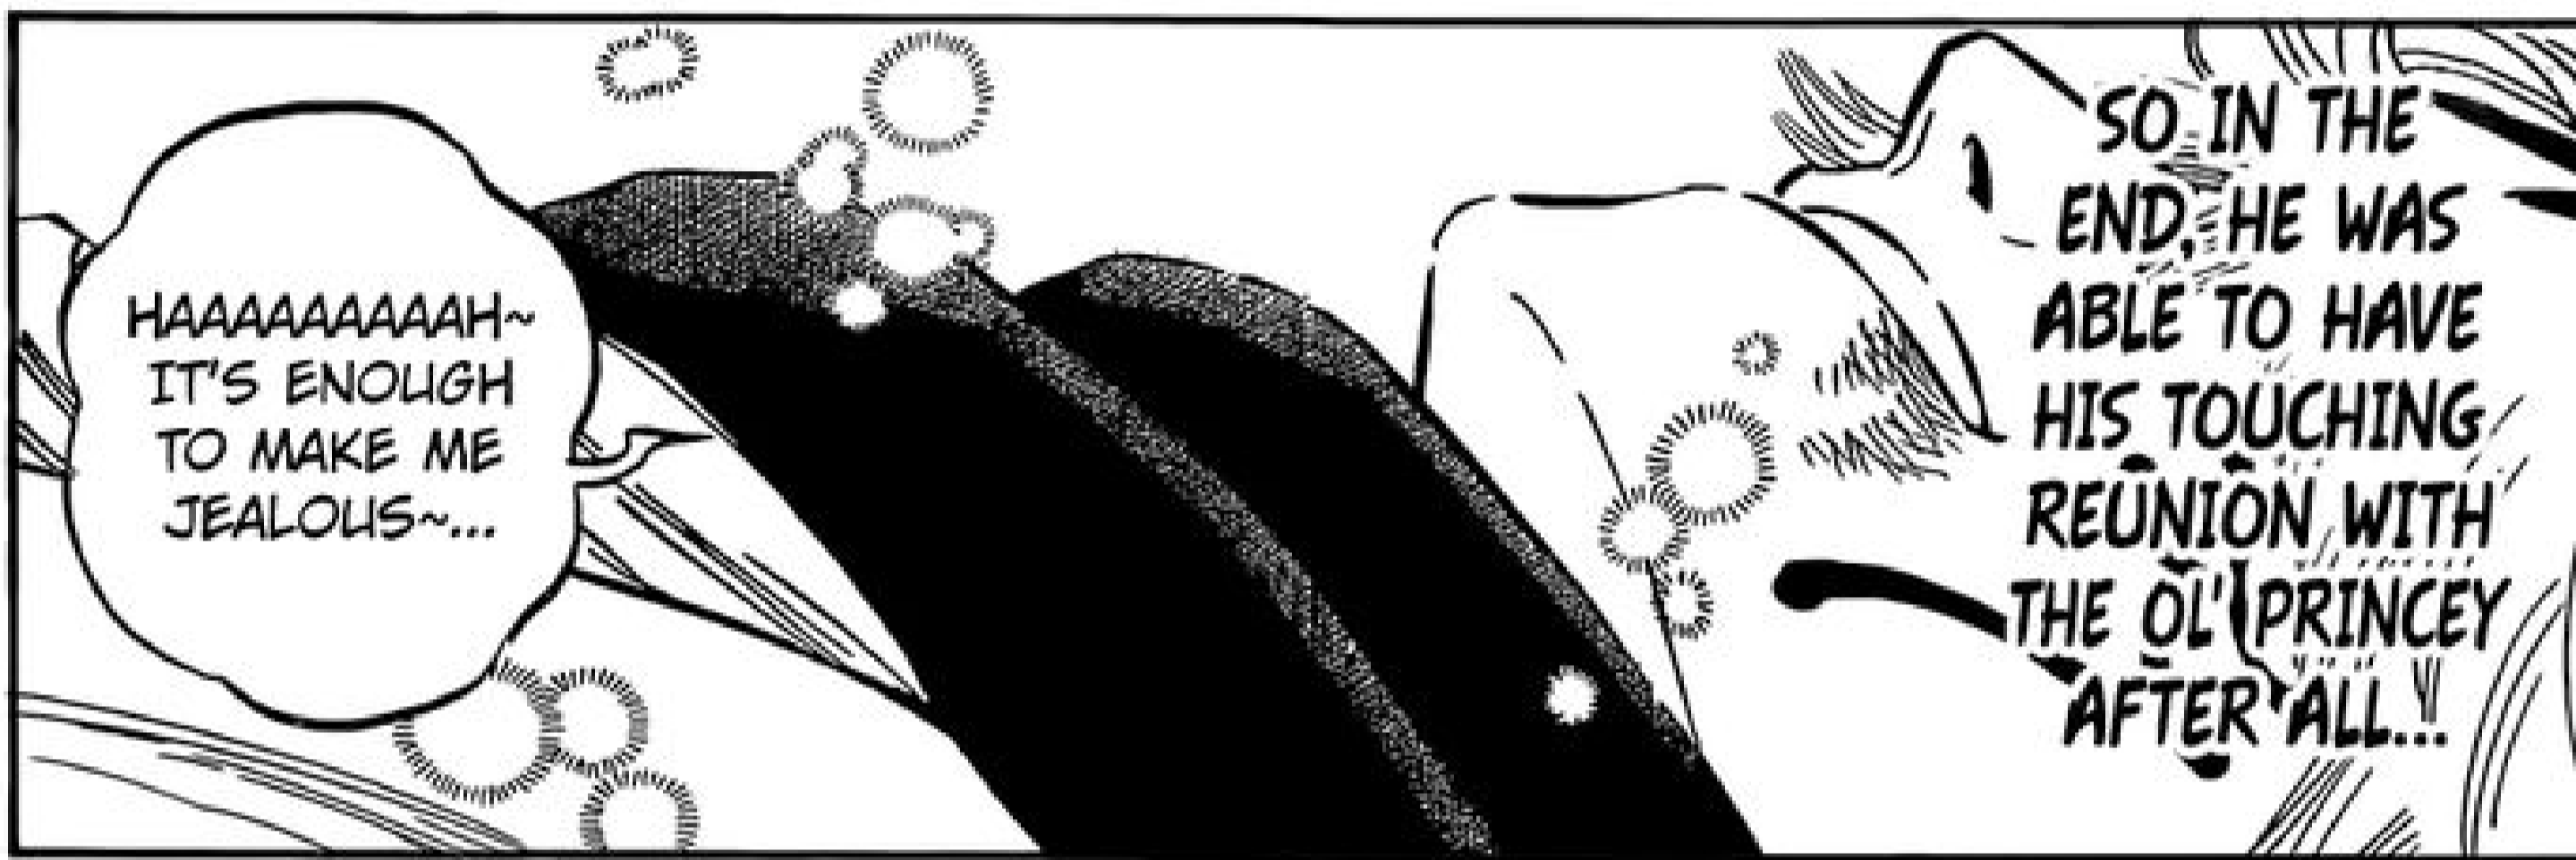

HAAAAAAAHH~ IT'S ENOUGH TO MAKE ME JEALOUS~...

SO IN THE END, HE WAS ABLE TO HAVE HIS TOUCHING REUNION WITH THE OL' PRINCEY AFTER ALL!!