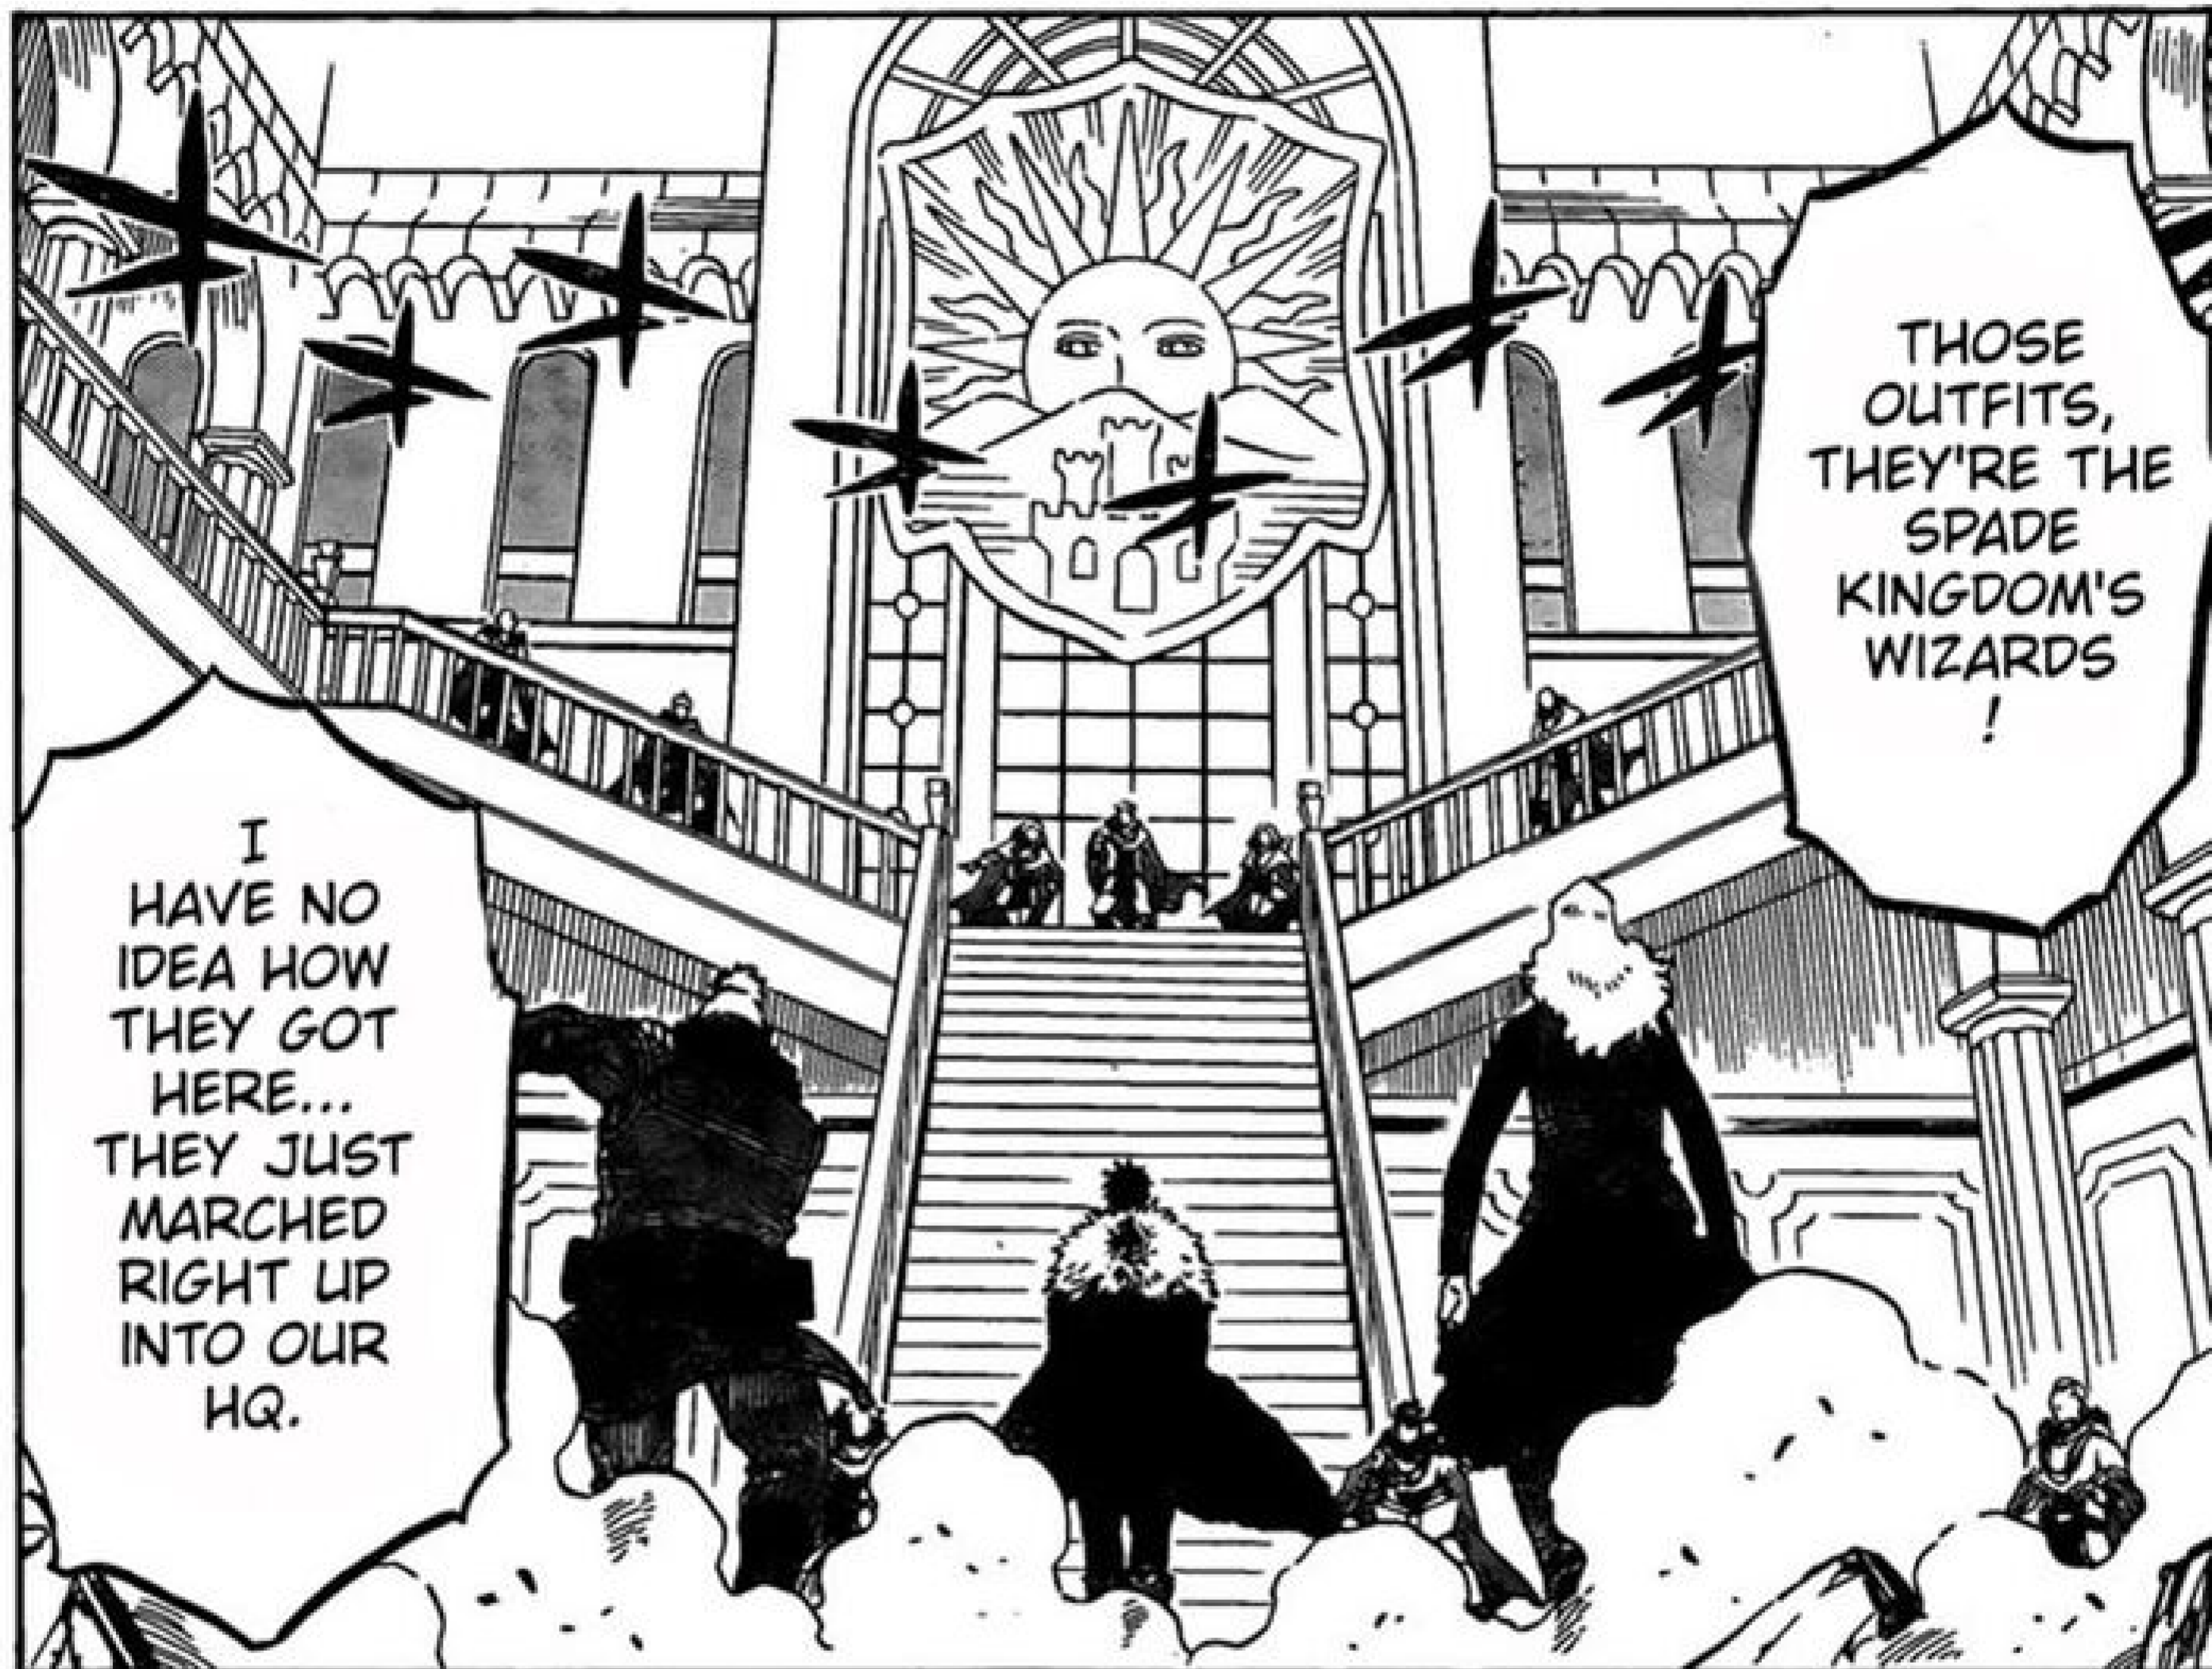

I FEAR THAT THE "DARK TRIAD" WILL BE THERE!

IF YOU GO THERE, YOU'LL BE INSTANTLY ATTACKED ...

FIGHTING CARELESSLY WON'T ...

HIS BACK IS TURNED RUNNING OFF...

... YUNO !!

PLEASE WAIT YUNO-SAMA !!!

YUNO-SAMA ...!!

I AM THE VICE-CAPTAIN OF THE GOLDEN DAWN!

WE'RE MEMBERS OF THE DARK DISCIPLES.

'CAUSE WE'RE ALL LEVEL ZERO!

WE HEARD THAT YOU WERE THE CLOVER KINGDOM'S STRONGEST GROUP, BUT ARE YOU REALLY?

IS THAT IT?

OH!

YOU USE ROCK MAGIC LIKE ME.