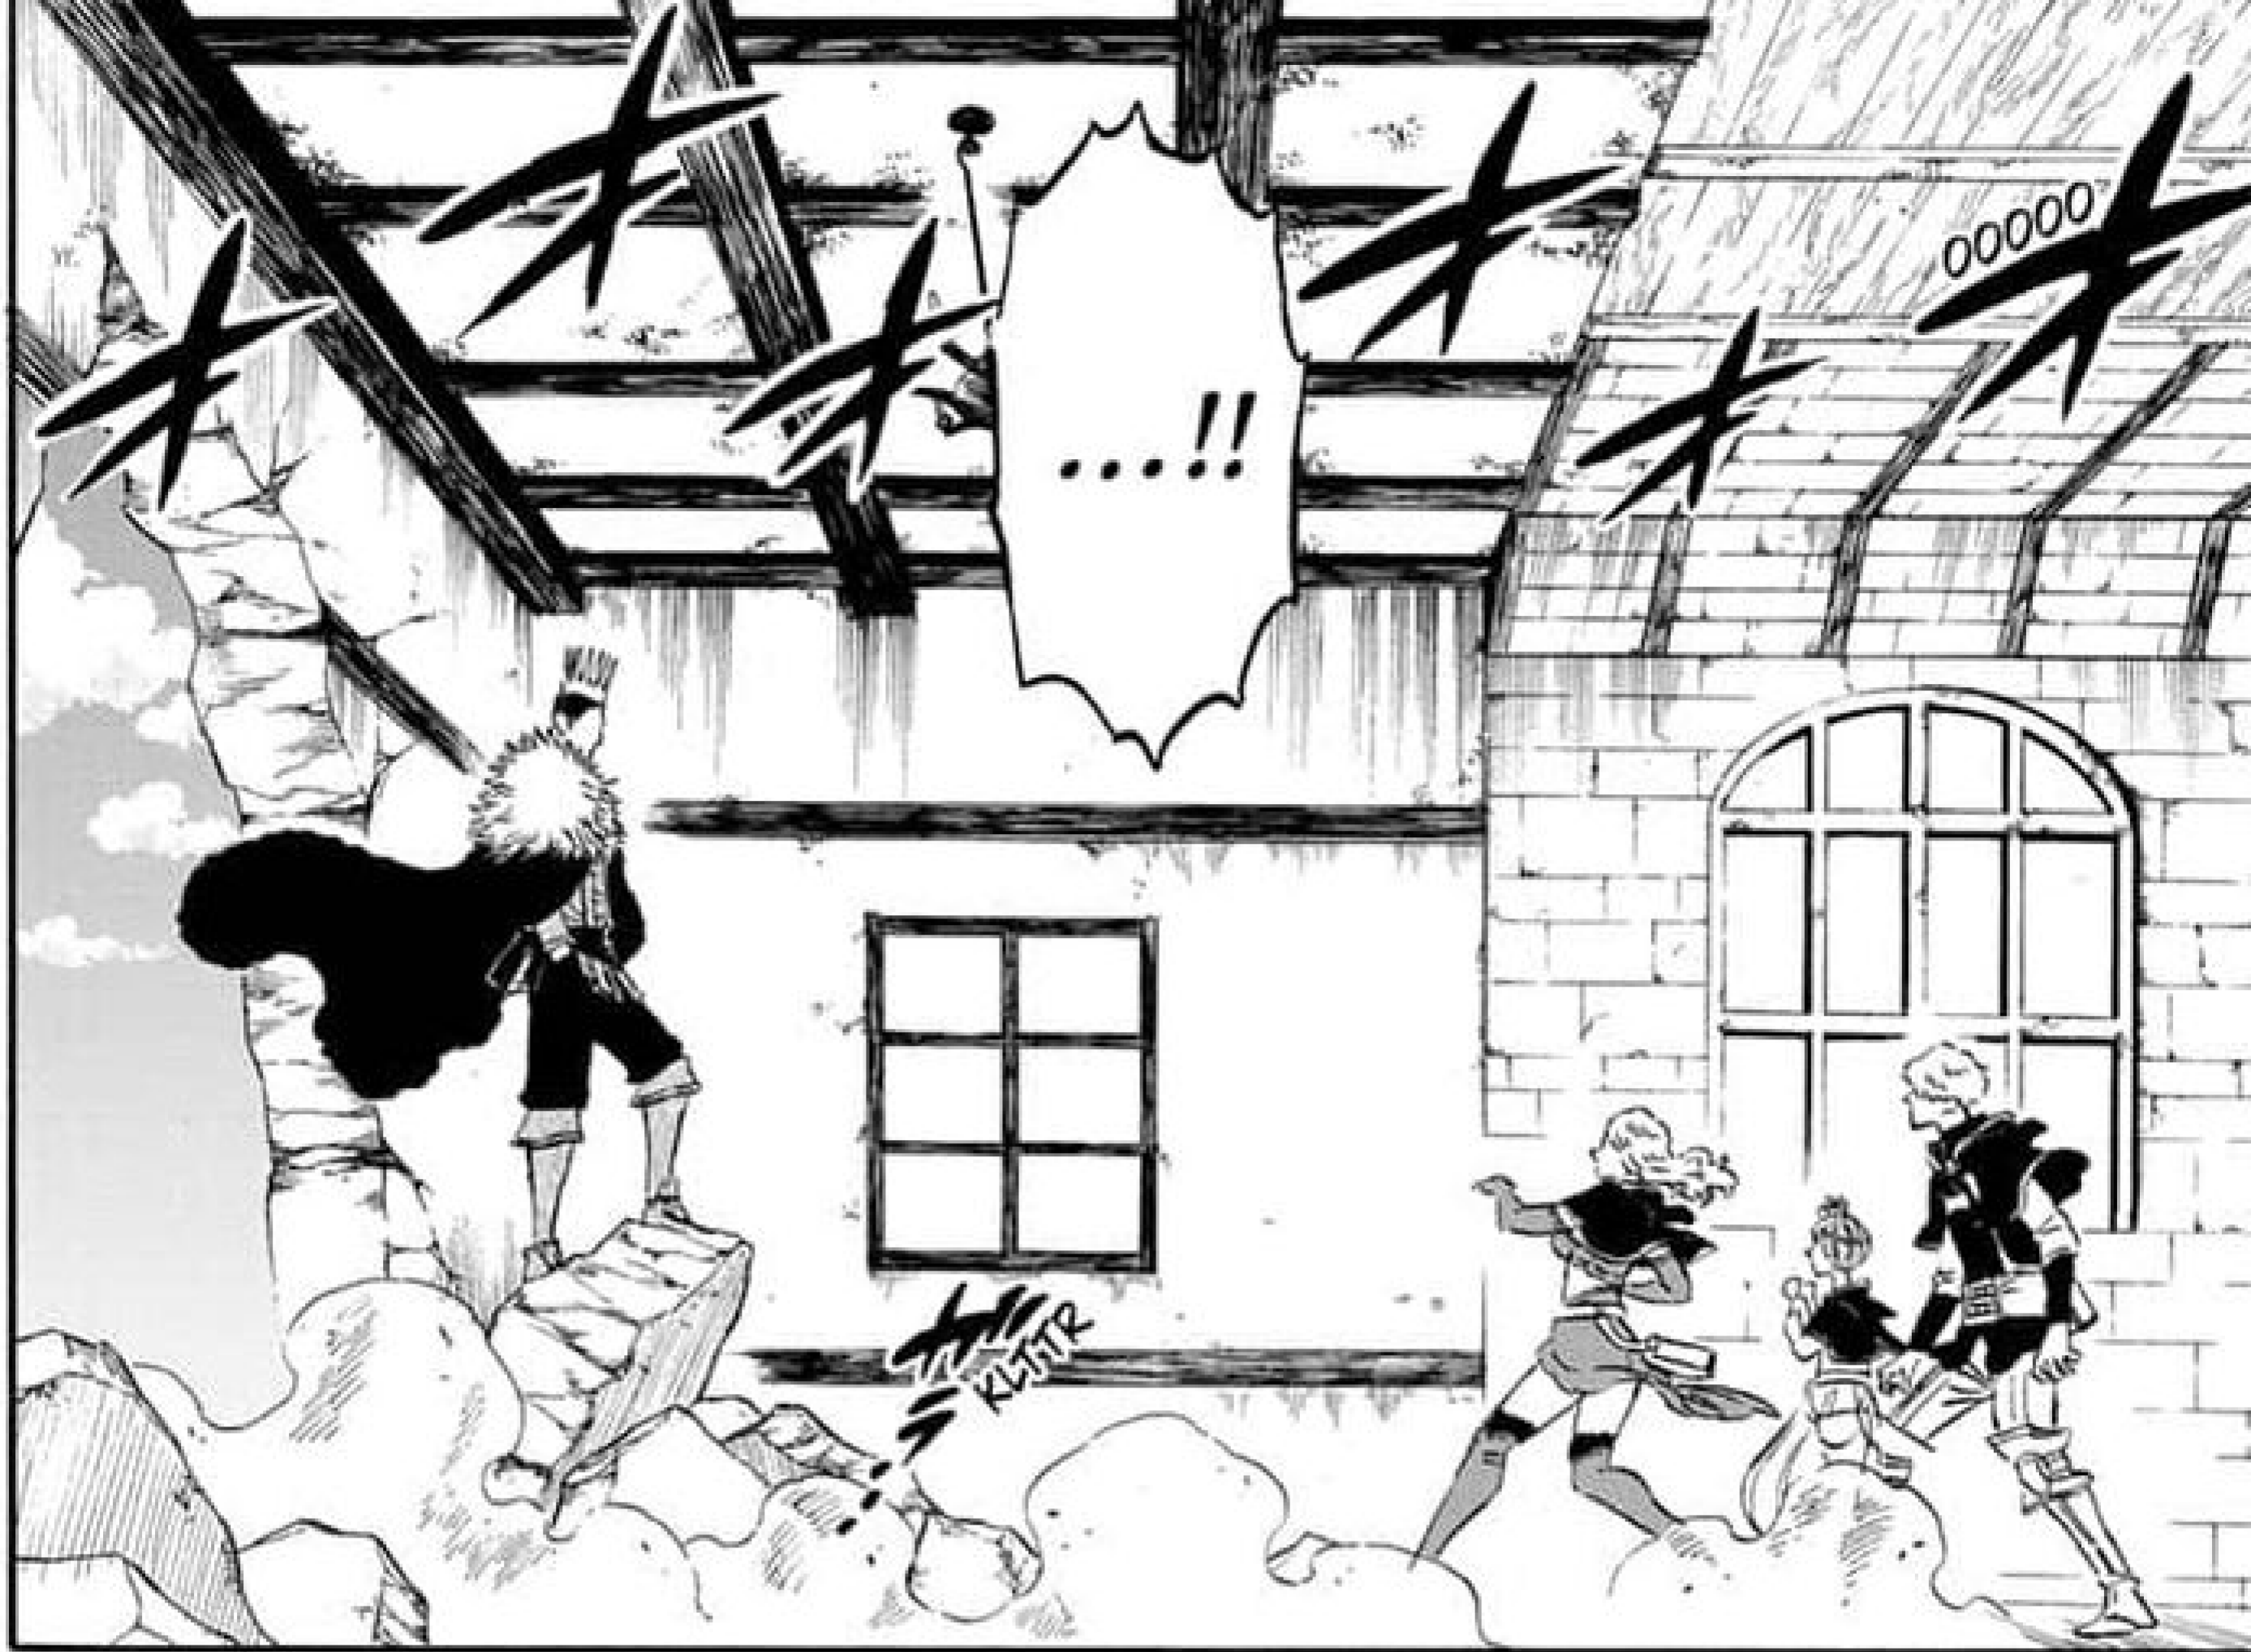

# Black Slash

RAAA-  
AAAA-  
AAH!!

**Black Clover**

Page 241: Super Midair Battle

BY YŪKI TABATA

Translation: Taylor Engel    Lettering: Annaliese Christman

Gravity  
Magic:  
Presence  
of the  
Demon  
King

HM...  
MAGIC THAT INTERFERES WITH NATURAL LAWS, PLUS...

SO  
YOU'RE  
THE EVIL  
BOSS,  
HUH?!!

NOW  
THAT'S  
A  
SHOCK...

WHROOSH

THAT ANTI-MAGIC ATTACK HOMES IN ON MAGICAL POWER, BUT HE DODGED IT EASILY!!

Black Meteorite

TO THINK SOMEONE WAS POSSESSED BY A DEVIL IN THE CLOVER KINGDOM TOO!

Black Divider