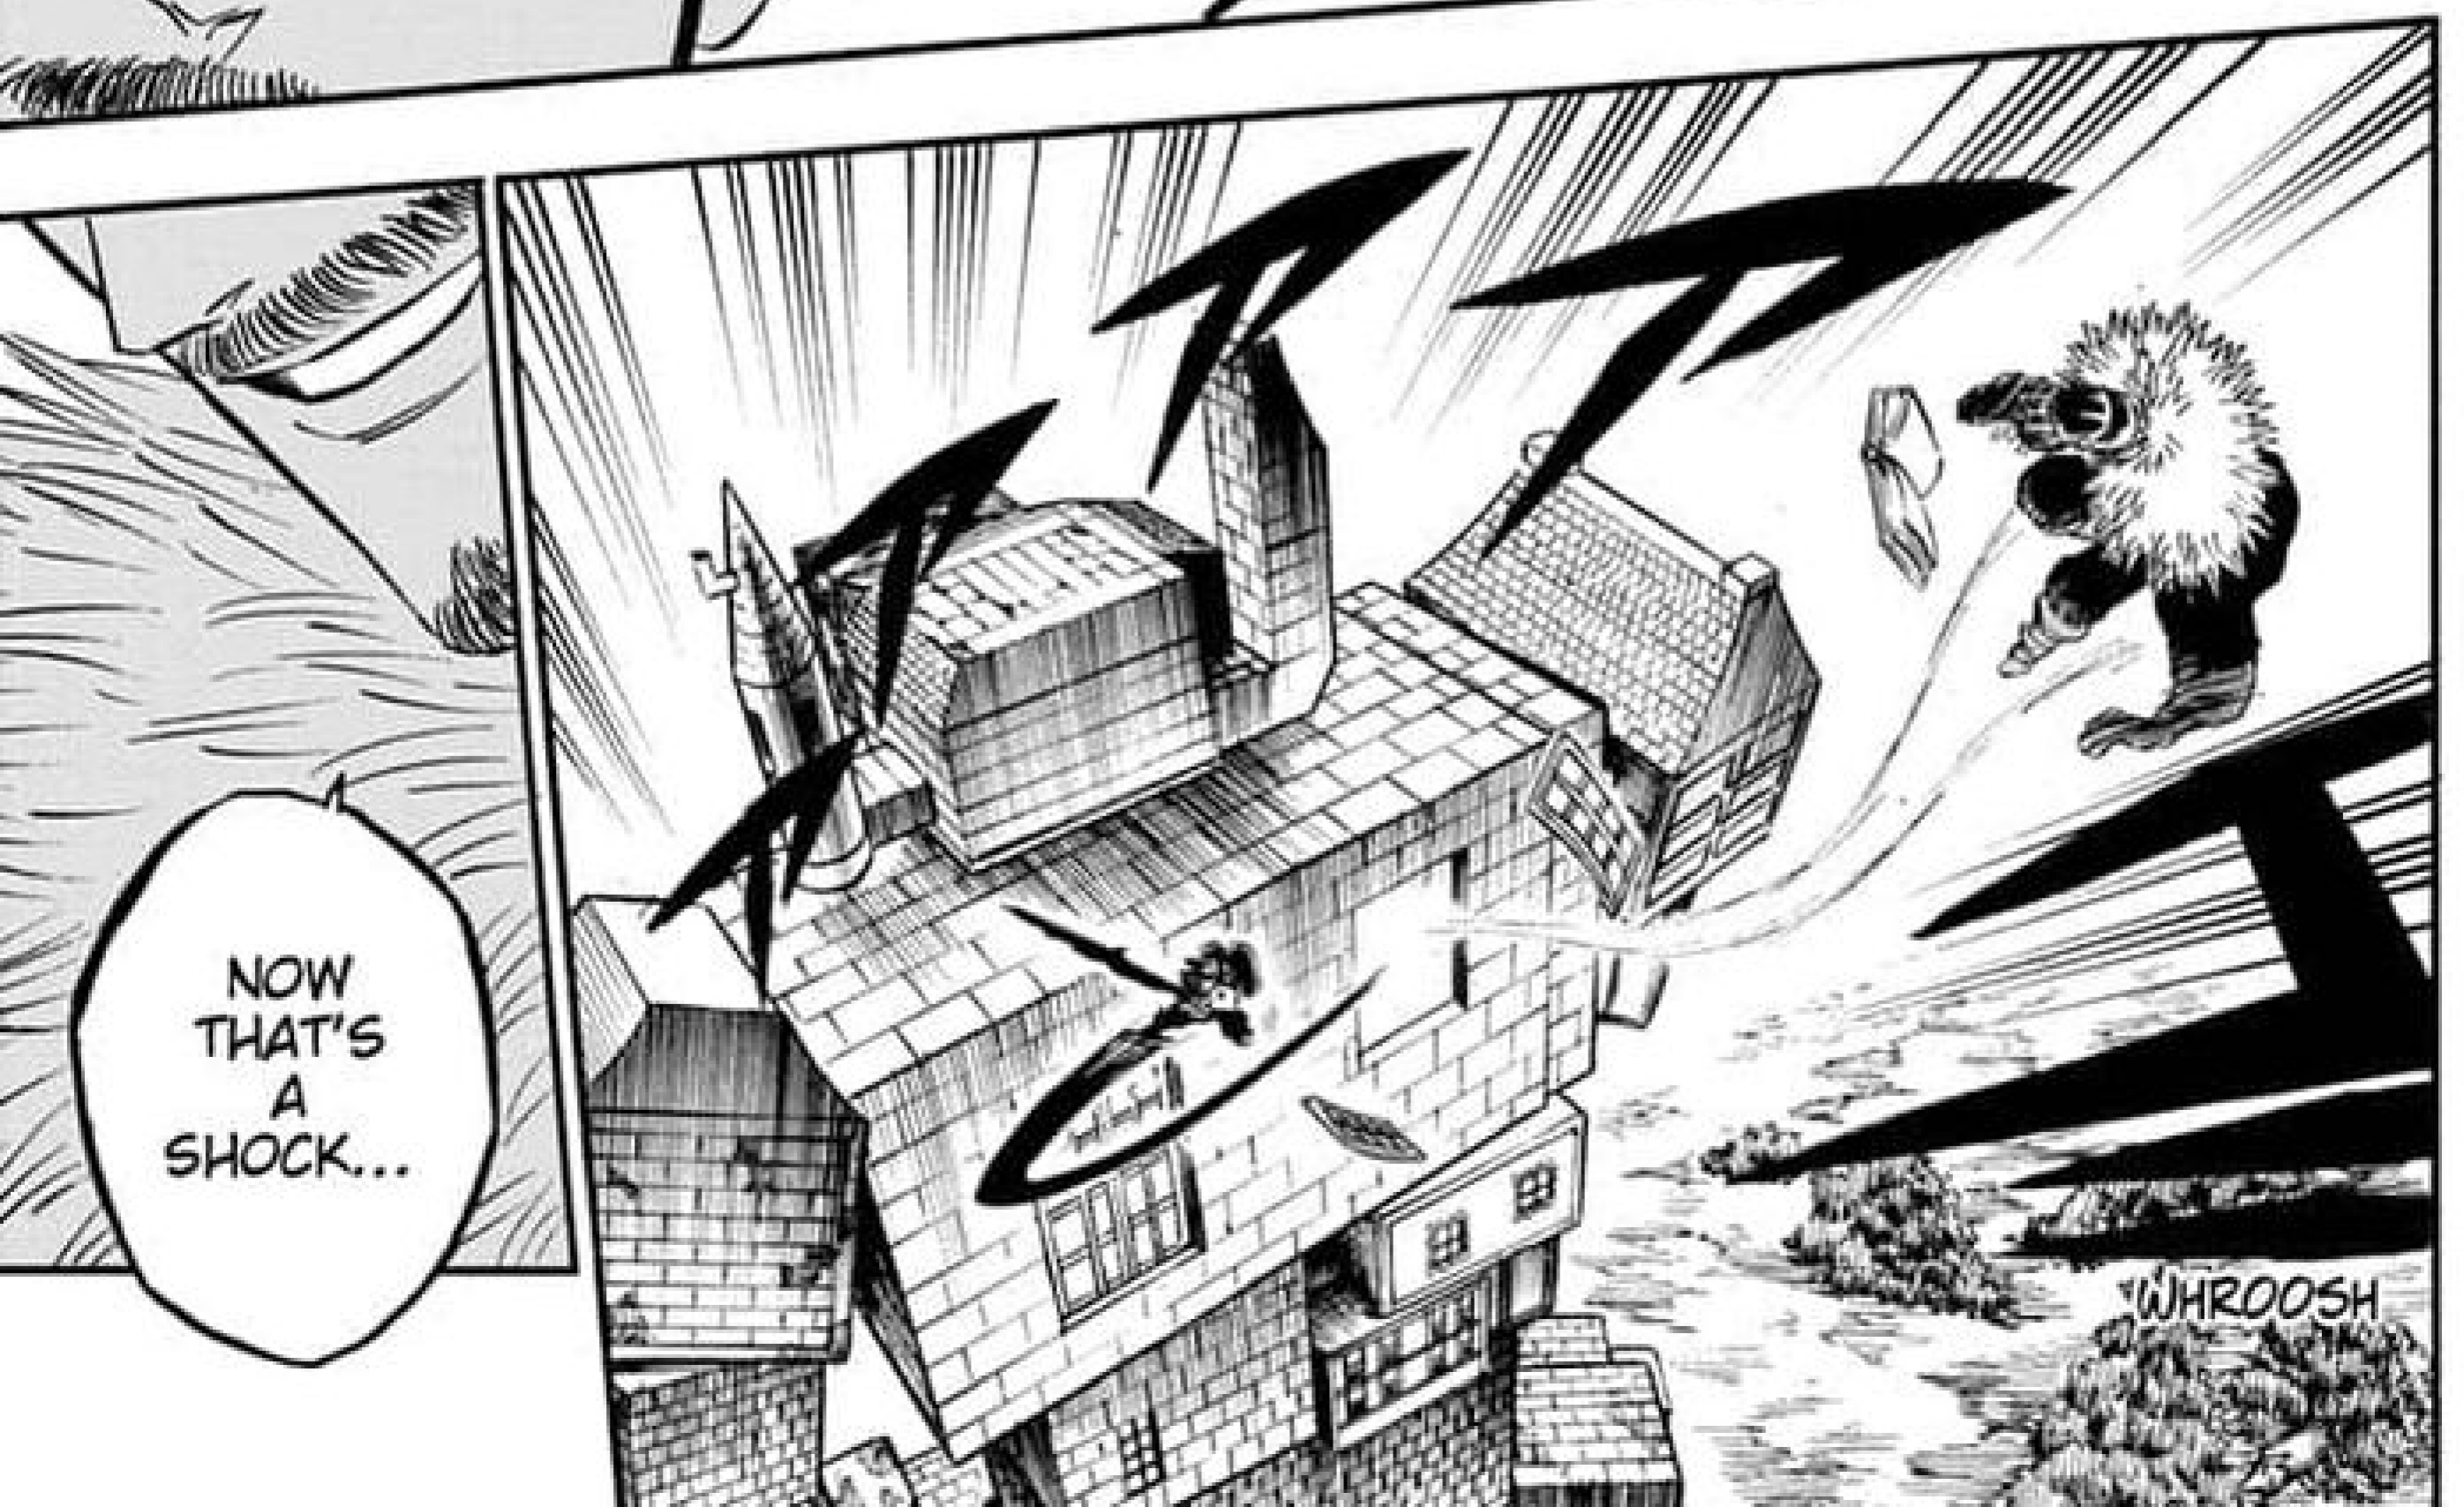

# Black Slash

RAAA-  
AAAA-  
AAH!!

**Black Clover**

Page 241: Super Midair Battle

BY YŪKI TABATA

Translation: Taylor Engel    Lettering: Annaliese Christman

Gravity  
Magic:  
Presence  
of the  
Demon  
King

HM...  
MAGIC THAT INTERFERES WITH NATURAL LAWS, PLUS...

SO  
YOU'RE  
THE EVIL  
BOSS,  
HUH?!!

NOW  
THAT'S  
A  
SHOCK...

WHROOSH

THAT ANTI-MAGIC ATTACK HOMES IN ON MAGICAL POWER, BUT HE DODGED IT EASILY!!

Black Meteorite

TO THINK SOMEONE WAS POSSESSED BY A DEVIL IN THE CLOVER KINGDOM TOO!

Black Divider