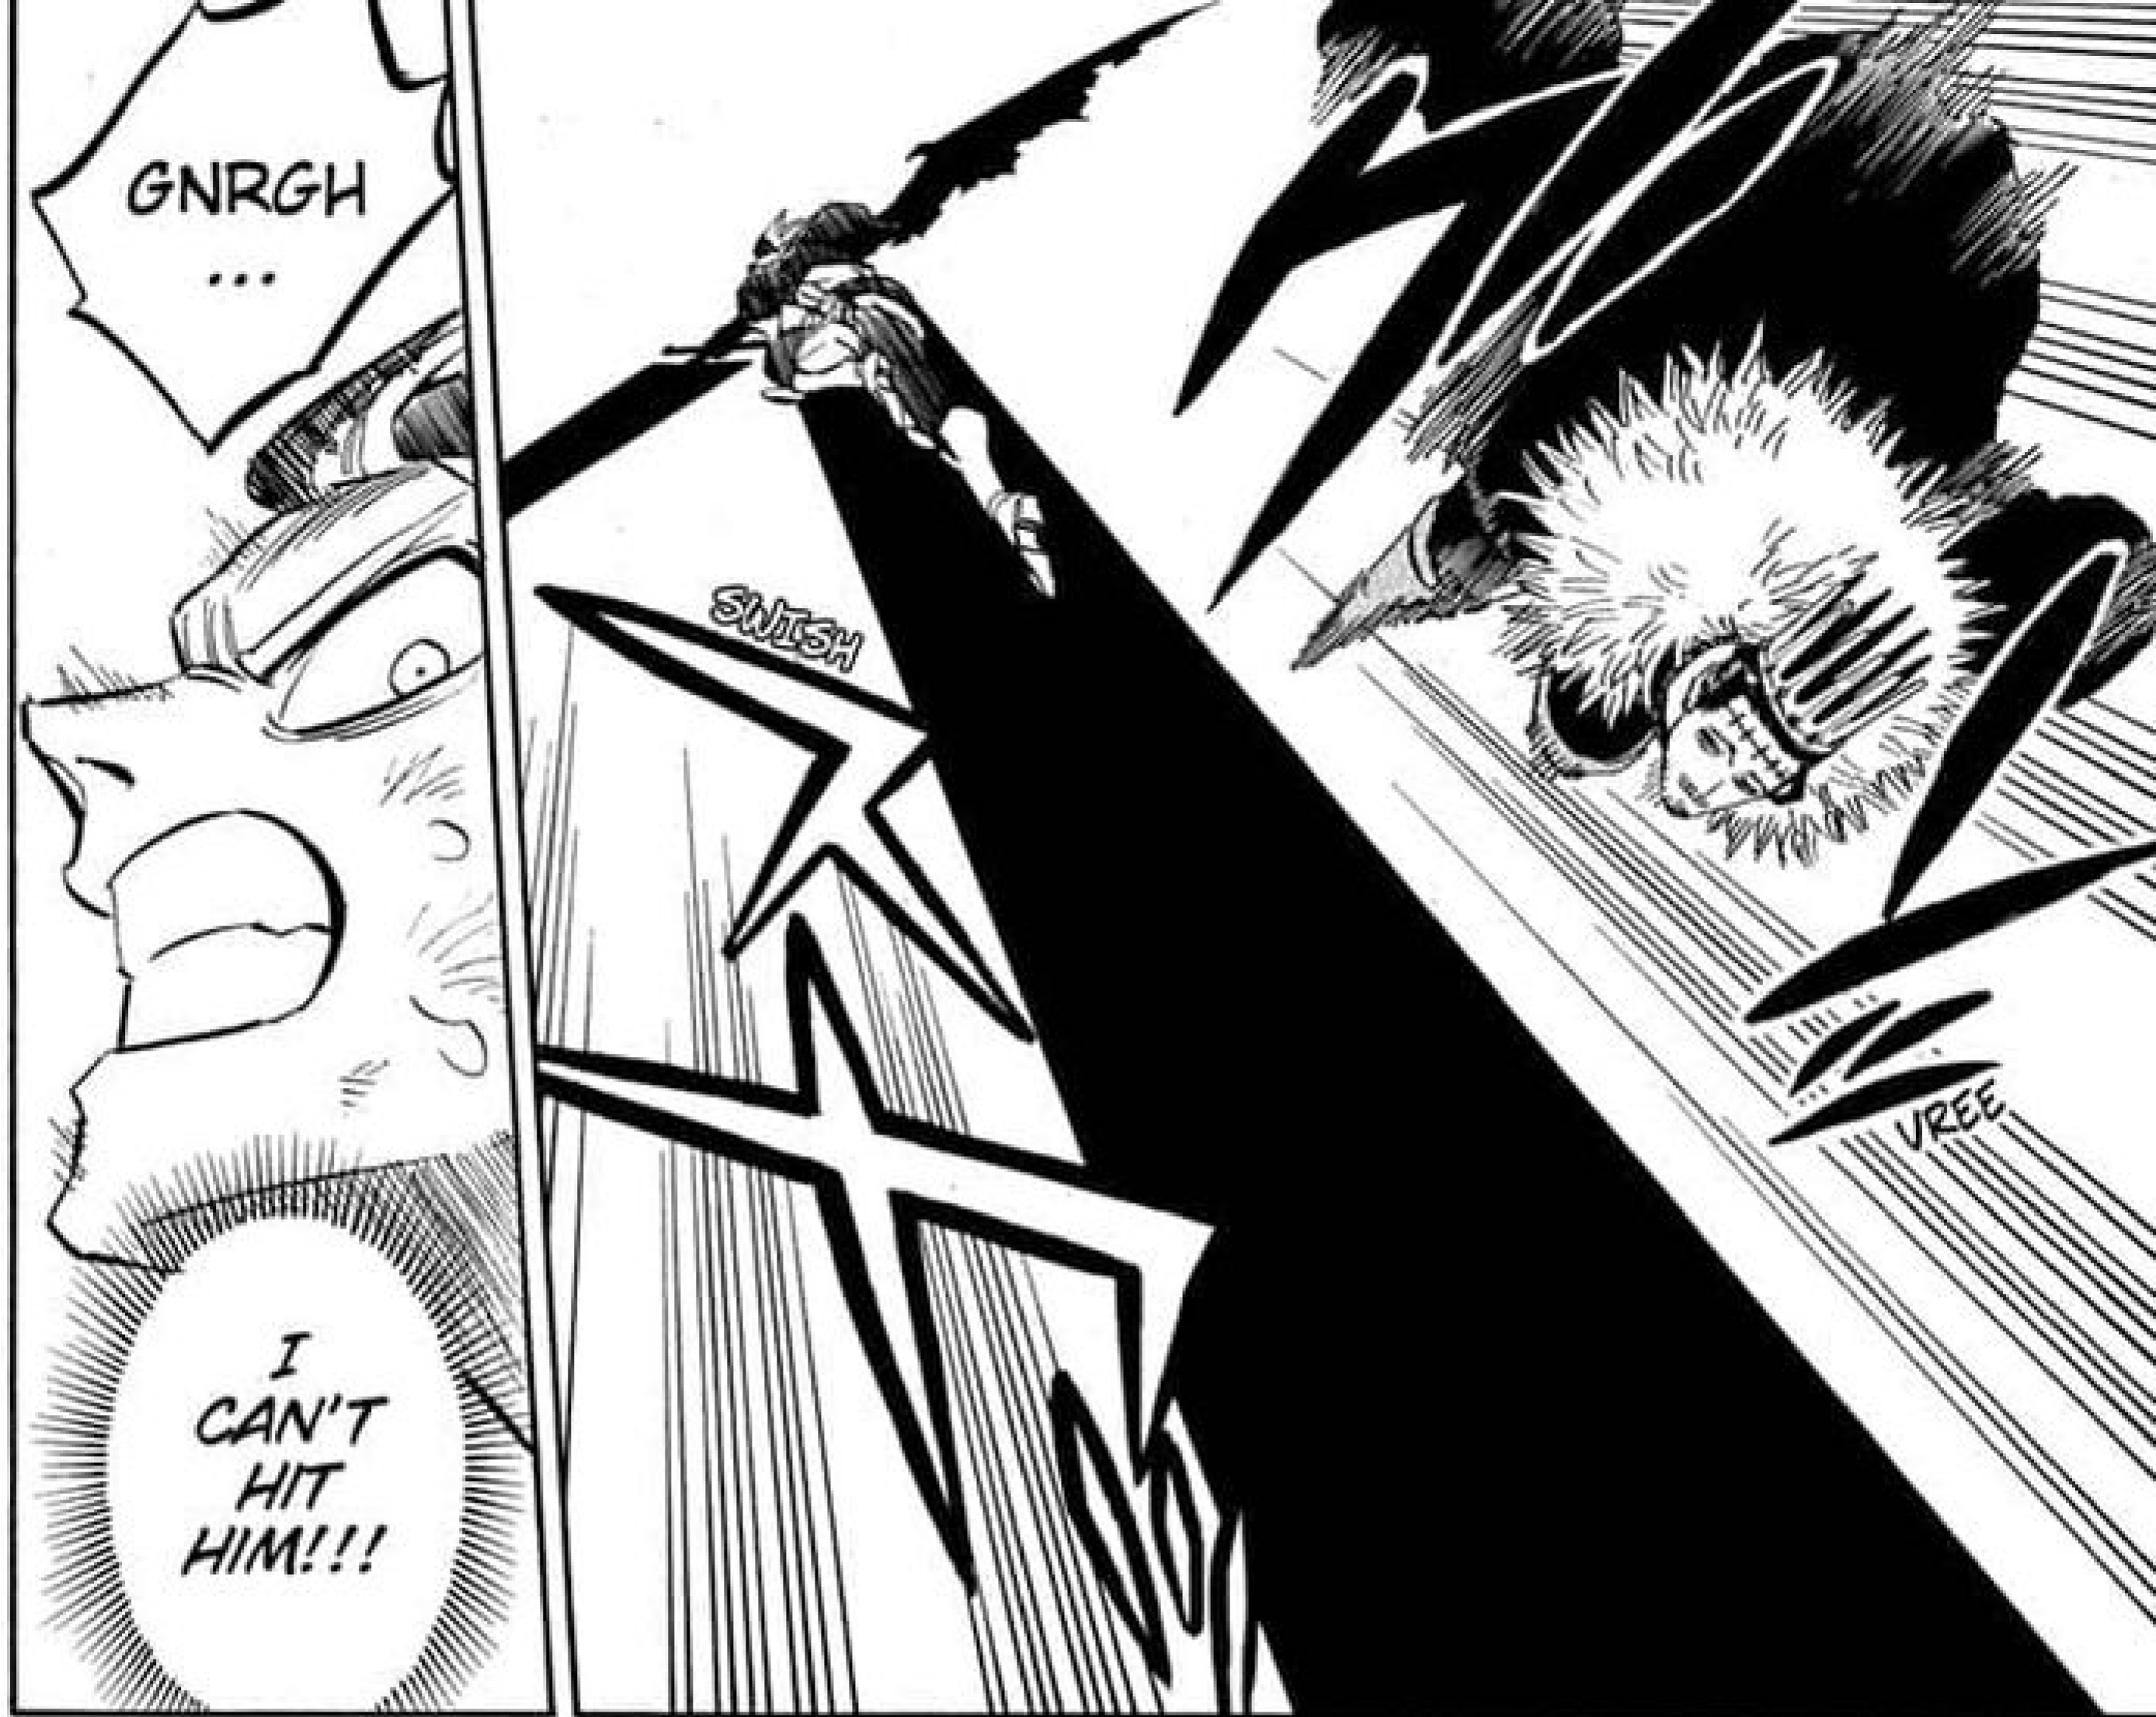

HM...  
MAGIC THAT INTERFERES WITH NATURAL LAWS, PLUS...

SO  
YOU'RE  
THE EVIL  
BOSS,  
HUH?!!

NOW  
THAT'S  
A  
SHOCK...

WHROOSH

THAT ANTI-MAGIC ATTACK HOMES IN ON MAGICAL POWER, BUT HE DODGED IT EASILY!!

Black Meteorite

TO THINK SOMEONE WAS POSSESSED BY A DEVIL IN THE CLOVER KINGDOM TOO!

Black Divider