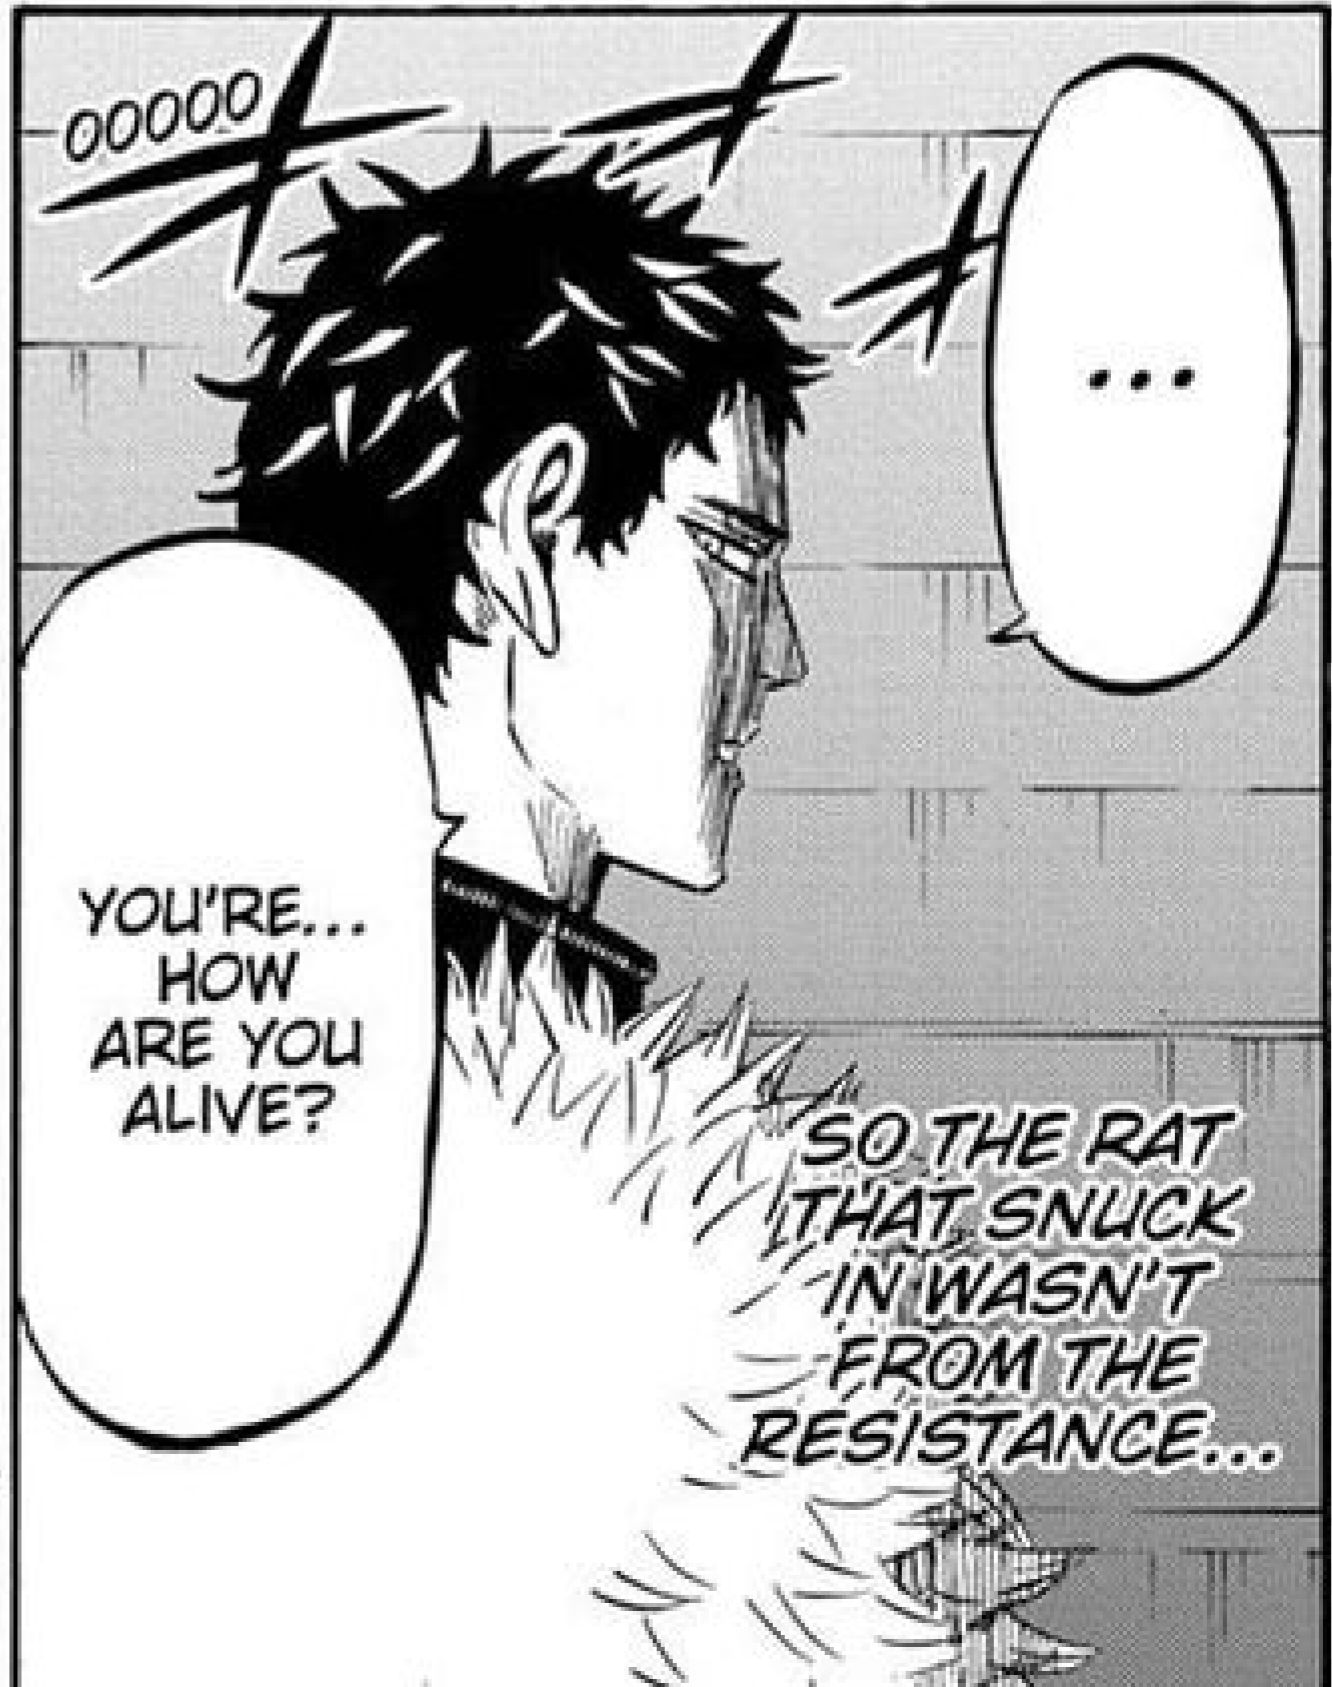

# Black\*Clover

BY YŪKI TABATA

Translation: Taylor Engel Lettering: Annaliese "Ace" Christman

✿ Page 276: Boreas

WE'RE  
TAKING  
HIM  
BACK.

THROUGH  
THE  
POWER OF  
CAPTAIN  
VANGE-  
ANCE'S  
SPELL!!

YOU'RE...  
HOW  
ARE YOU  
ALIVE?

SO THE RAT  
THAT SNUCK  
IN WASN'T  
FROM THE  
RESISTANCE...

WHROOSH

AFTER WE TAKE YOU DOWN!!!

I KNOW ZENON'S ABILITIES.

... ABSOLUTE DEFENSE.

HE USES BONE MAGIC AS AN...

SKRUNCH

IT  
KEEPS  
MOST  
PHYSICAL  
ATTACKS  
FROM  
GETTING  
THROUGH!!!

I SEE...  
A FOOLISH  
ENDEAVOR.

OVER-  
WHELMING  
HARDNESS  
AND RE-  
GENERATION  
SPEED!!

...YOU  
WOULD  
HAVE  
SURVIVED  
A LITTLE  
LONGER.

IF  
YOU'D  
STAYED  
QUIETLY  
AT  
HOME...

...YOU  
WENT ON  
QUITE A  
SPREE  
WHILE  
I WAS  
AWAY.