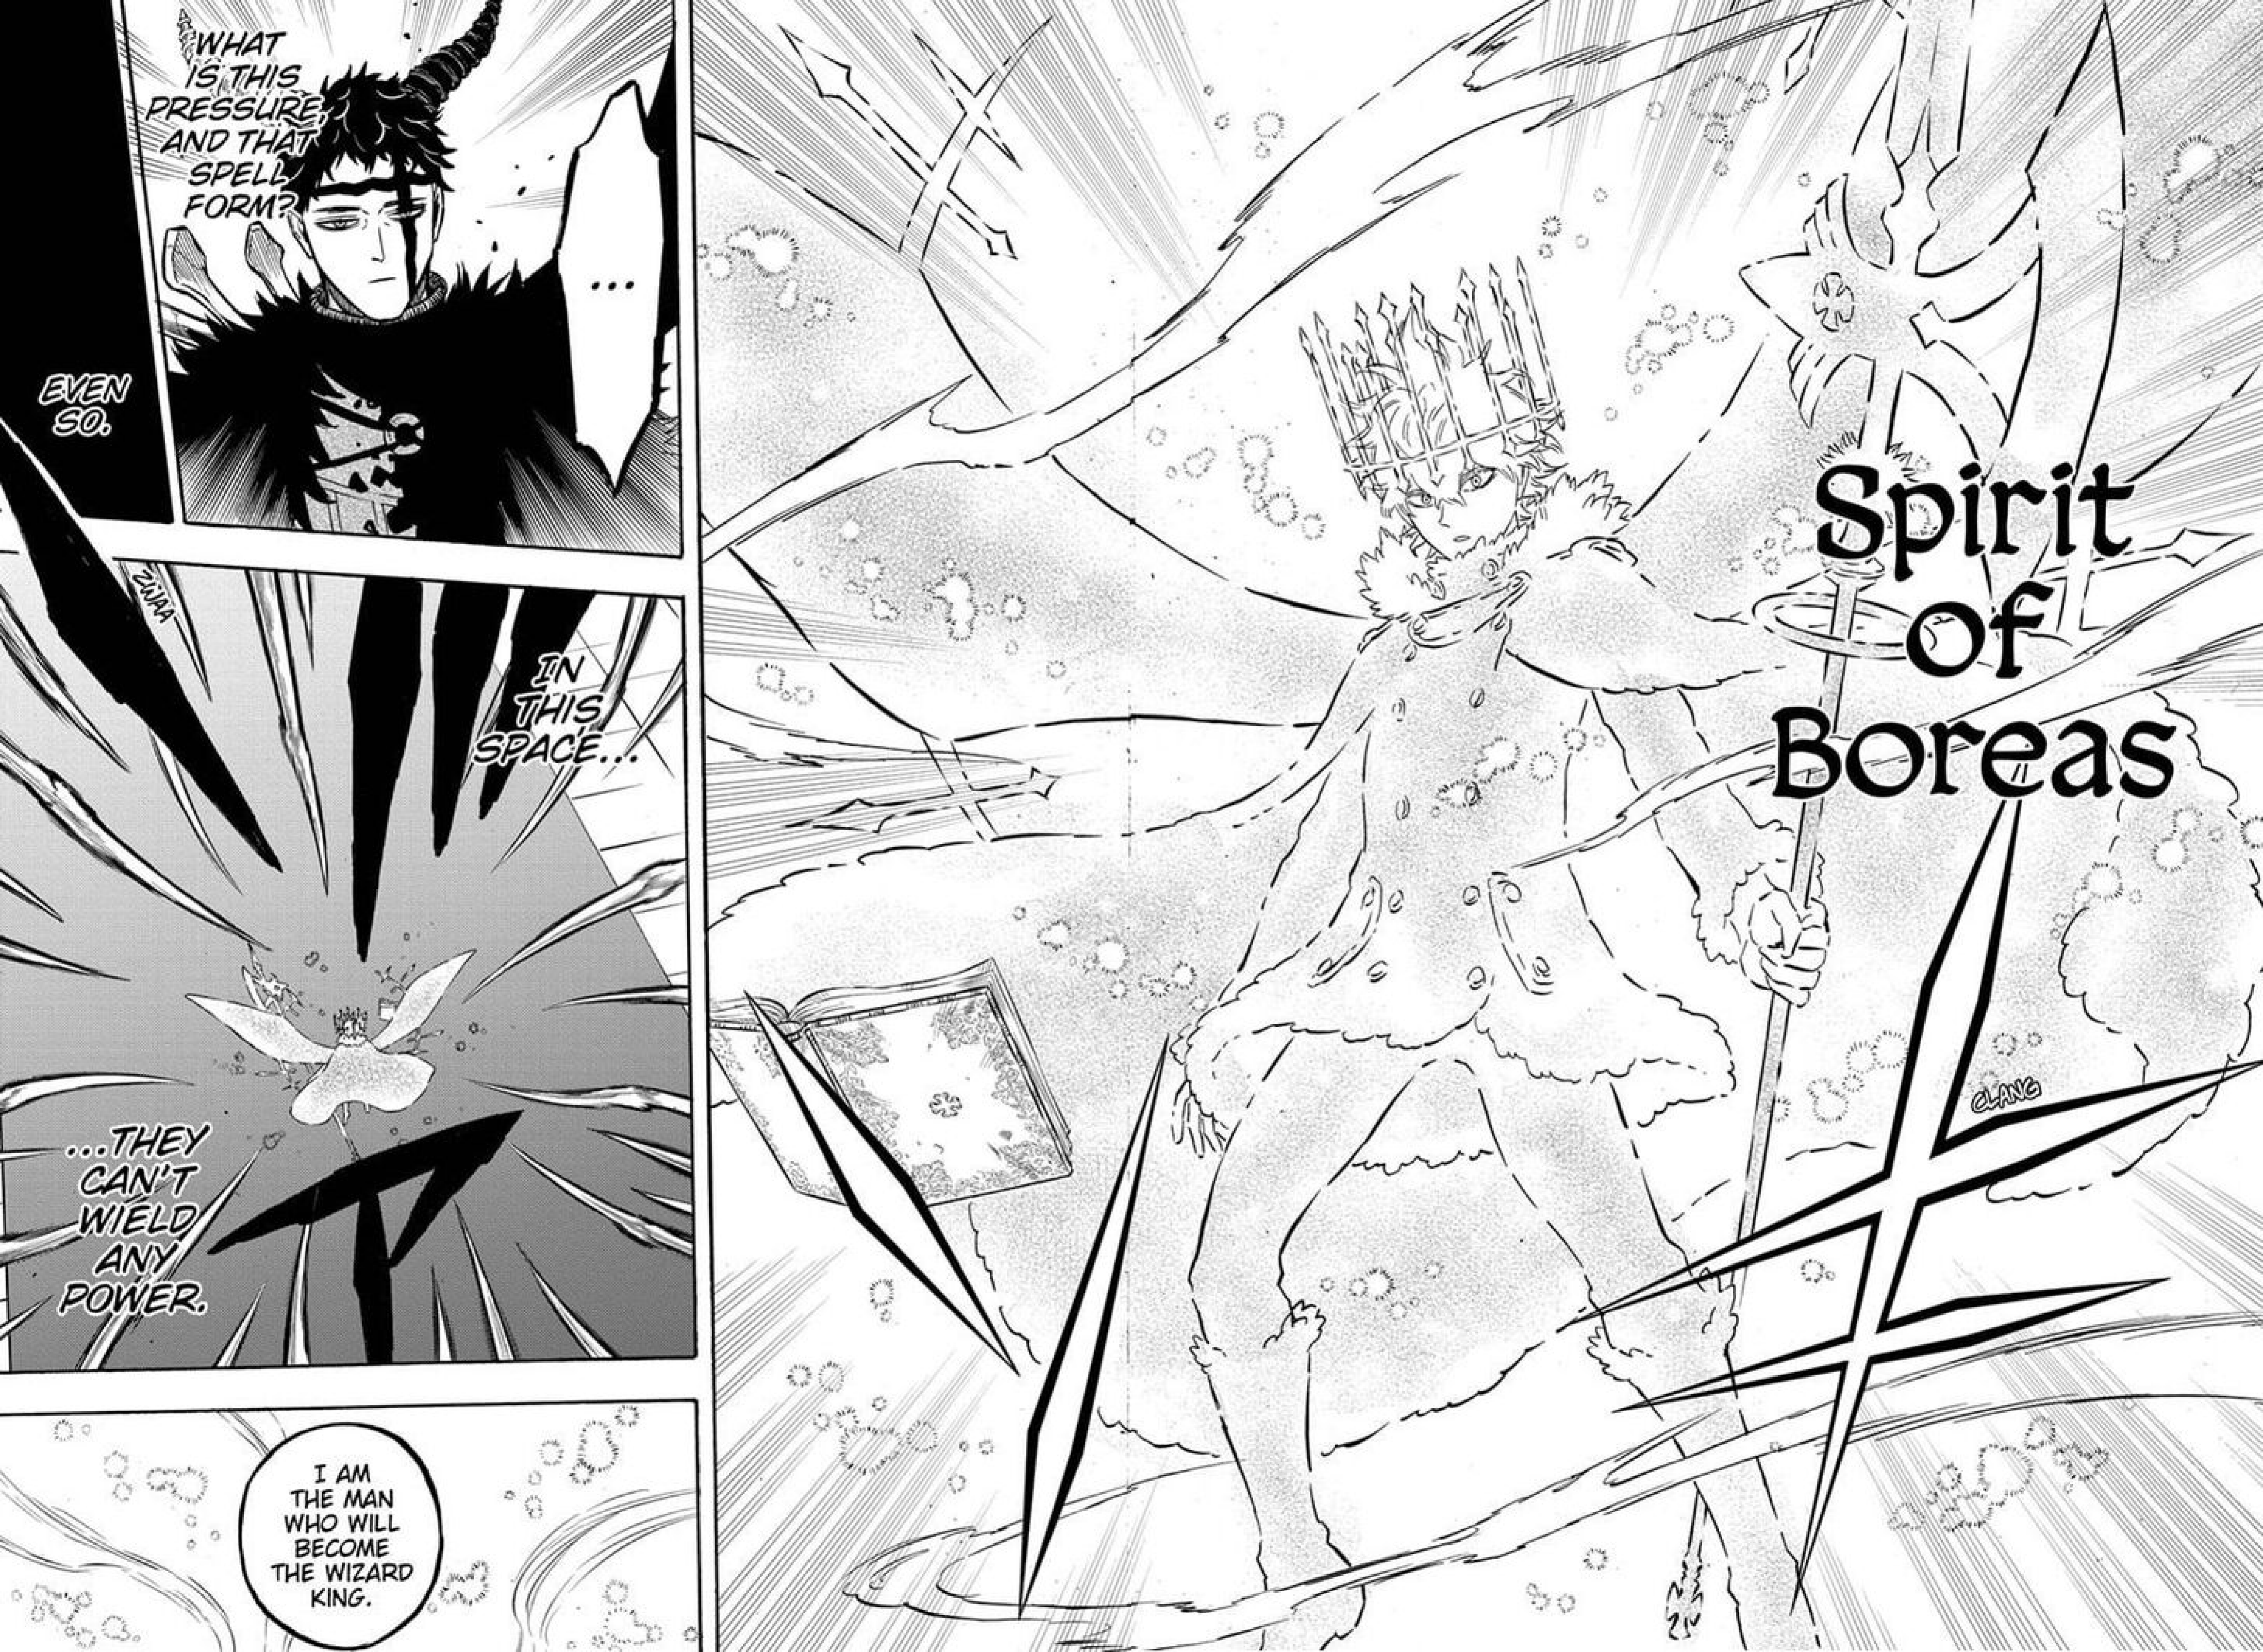

WHAT IS THIS PRESSURE, AND THAT SPELL FORM?

EVEN SO.

IN THIS SPACE...

...THEY CAN'T WIELD ANY POWER.

I AM THE MAN WHO WILL BECOME THE WIZARD KING.

Spirit of Boreas

elans