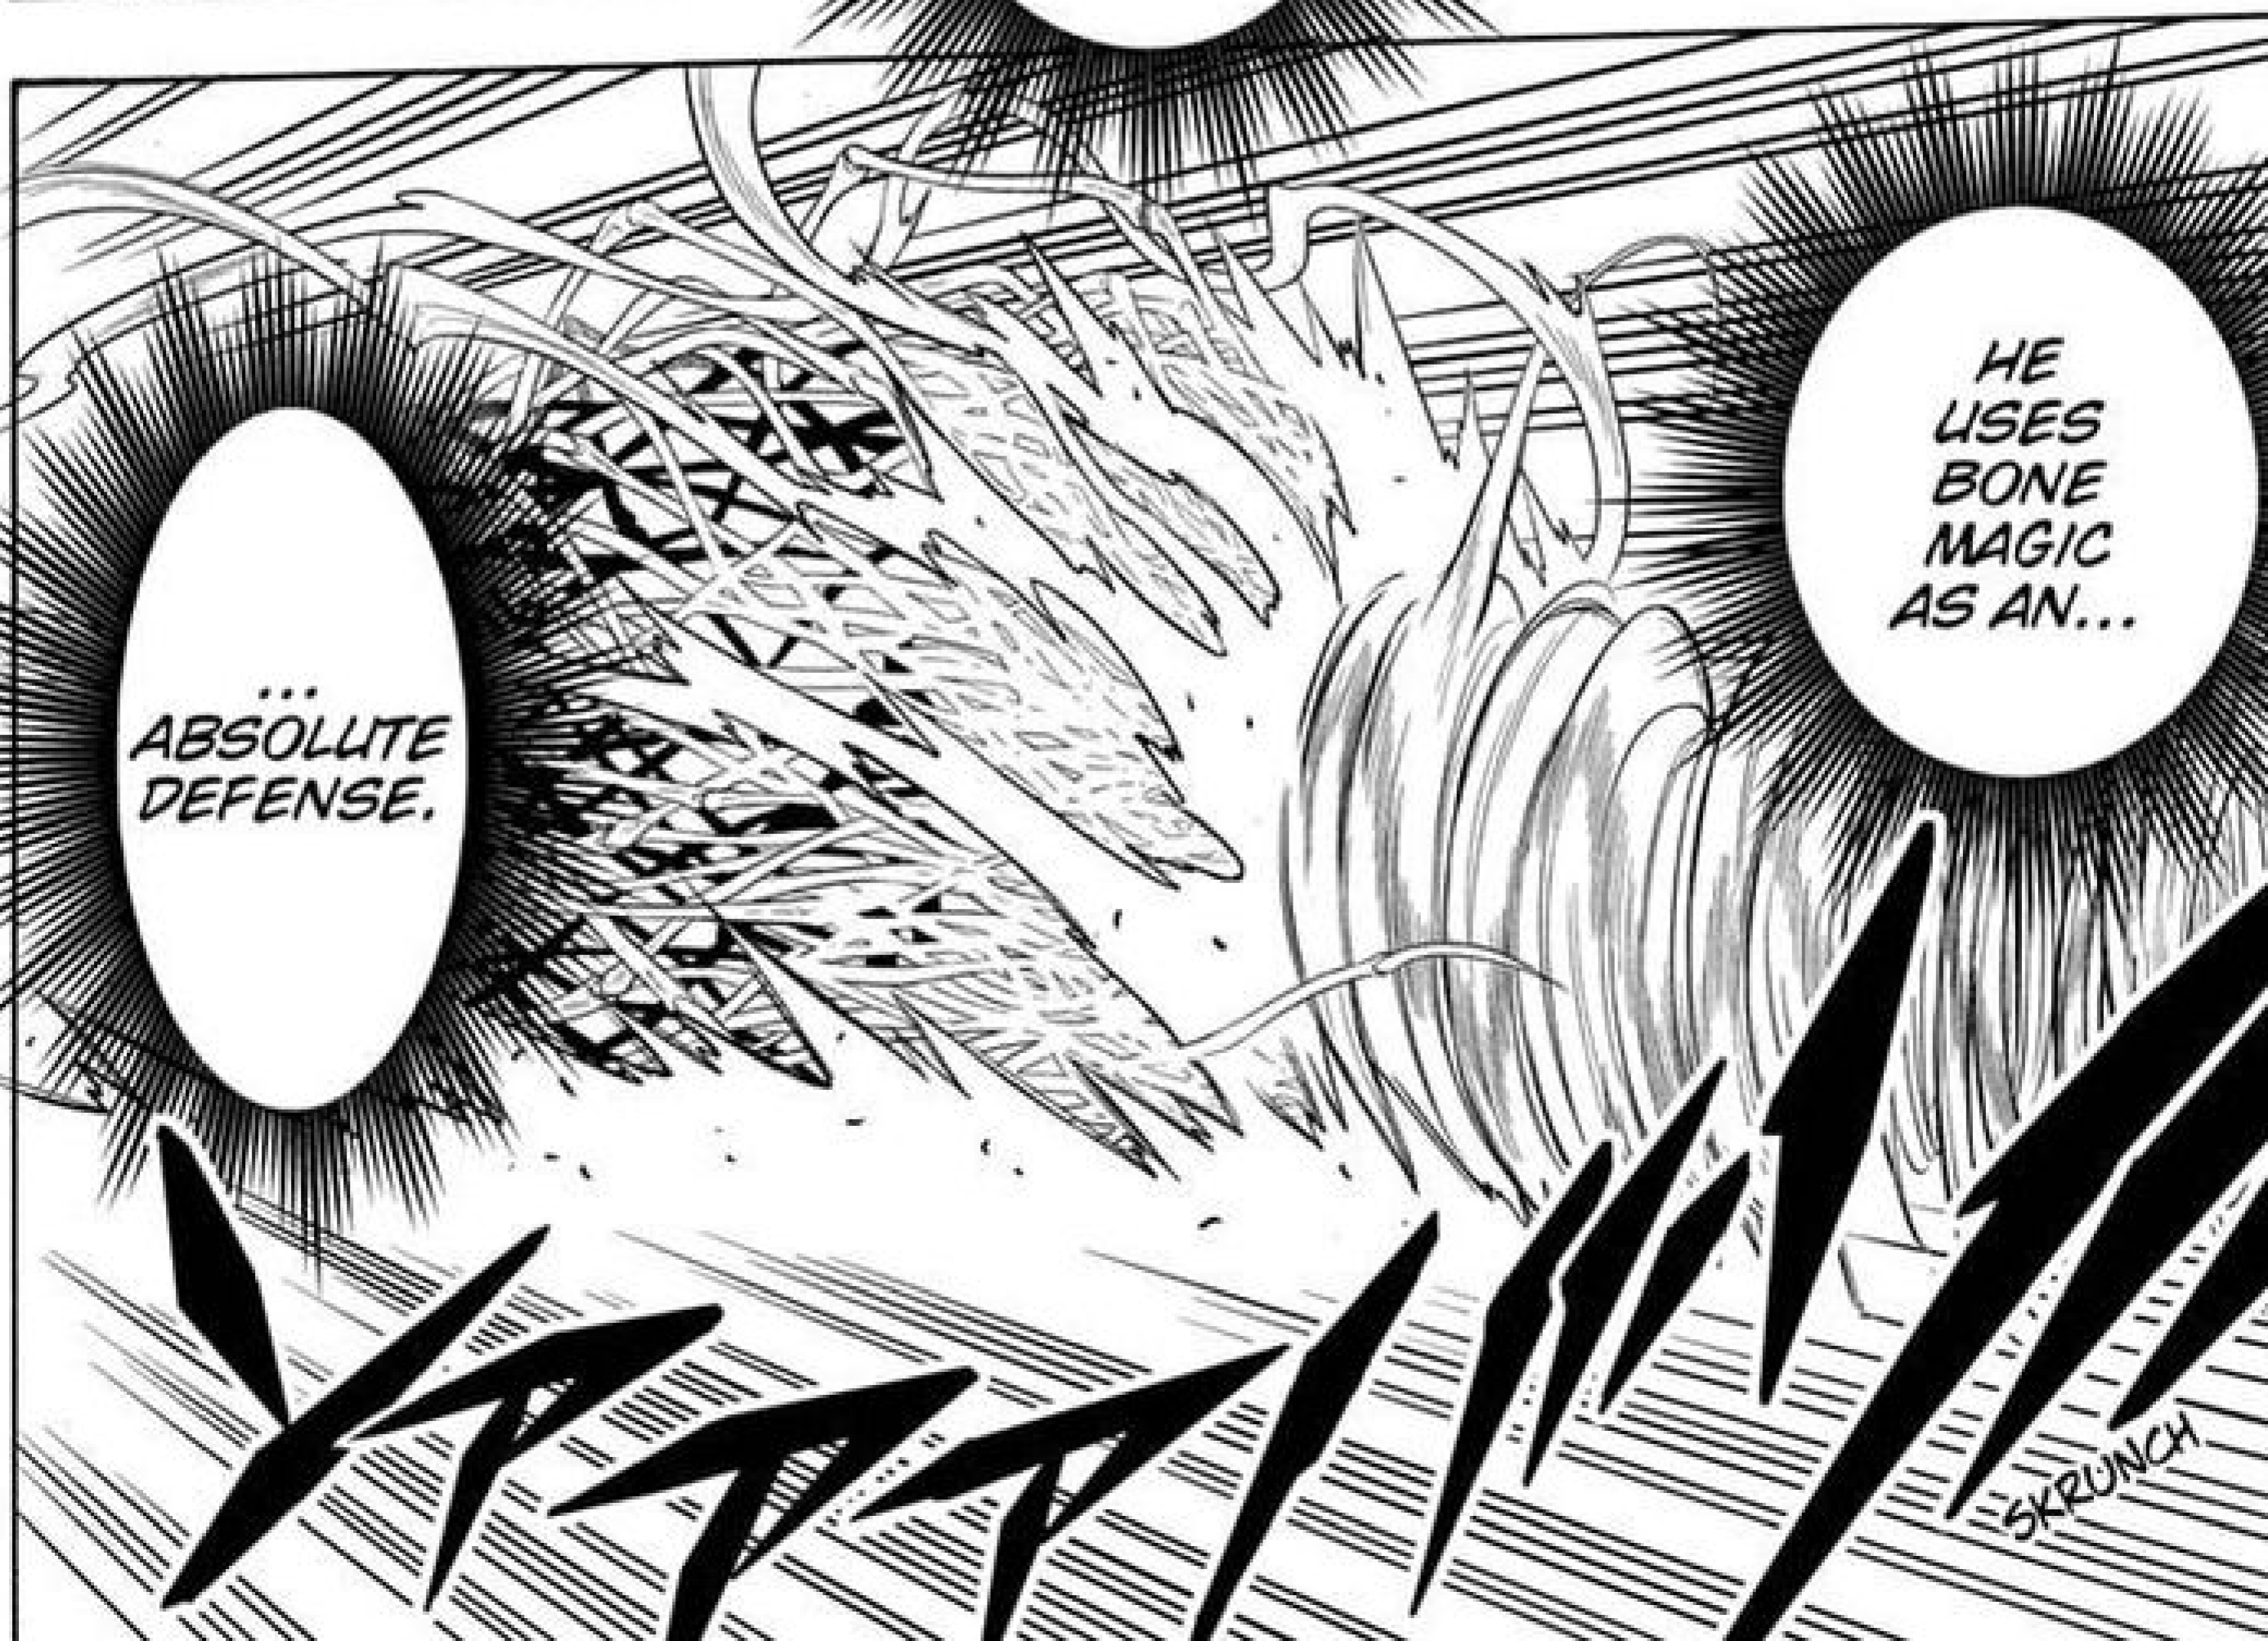

... ABSOLUTE DEFENSE.

HE USES BONE MAGIC AS AN...

SKRUNCH