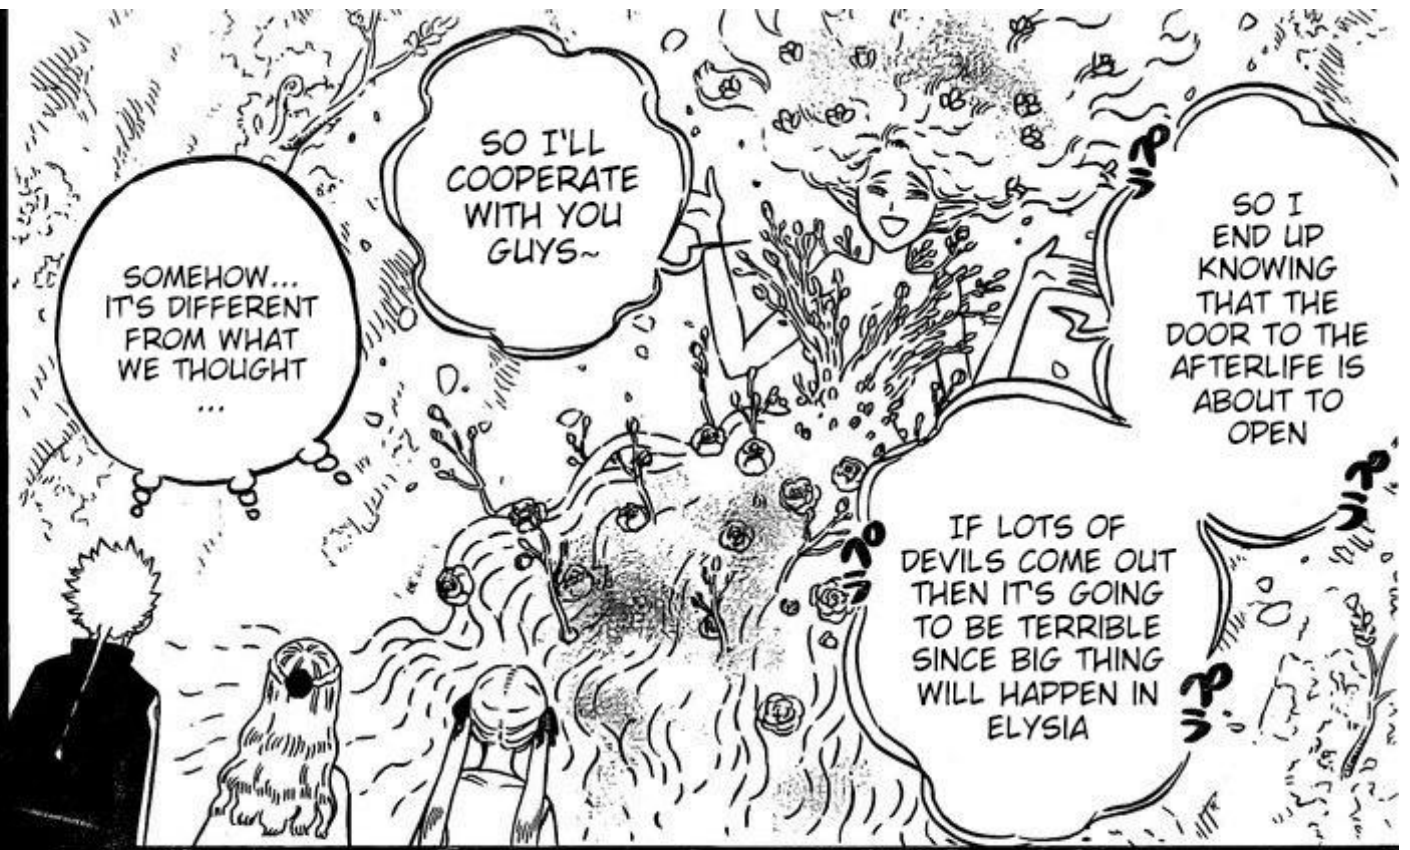

Way back ago, Noelle  
and her party starts  
the training in elf's  
town-

BLACKCLOVERMANGA.COM

田島裕基

Yuki Tabata

SOMEHOW...  
IT'S DIFFERENT  
FROM WHAT  
WE THOUGHT  
...

SO I'LL  
COOPERATE  
WITH YOU  
GUYS~

SO I  
END UP  
KNOWING  
THAT THE  
DOOR TO THE  
AFTERLIFE IS  
ABOUT TO  
OPEN

IF LOTS OF  
DEVILS COME OUT  
THEN IT'S GOING  
TO BE TERRIBLE  
SINCE BIG THING  
WILL HAPPEN IN  
ELYSIA

THEREFORE,  
ONE UNIQUE  
MAGIC FOR  
ONE PERSON,  
THE ESSENCE  
IN THE PATH  
OF MAGIC...!

HERE  
IN ELYSIA, YOU'LL  
KNOW THE ROOT  
OF YOUR SOUL  
AND PUT YOUR  
BODY CLOSER  
TO THE MANA  
...

IN A  
SIMILAR  
WAY,  
THERE IS A  
POSSIBILITY  
TO USE THE  
"ULTIMATE  
MAGIC"!

IN OTHER  
WORDS, YOU  
CAN CONTROL  
MORE MAGIC  
POWER THAN  
WHAT YOU  
ORIGINALLY  
HAVE!