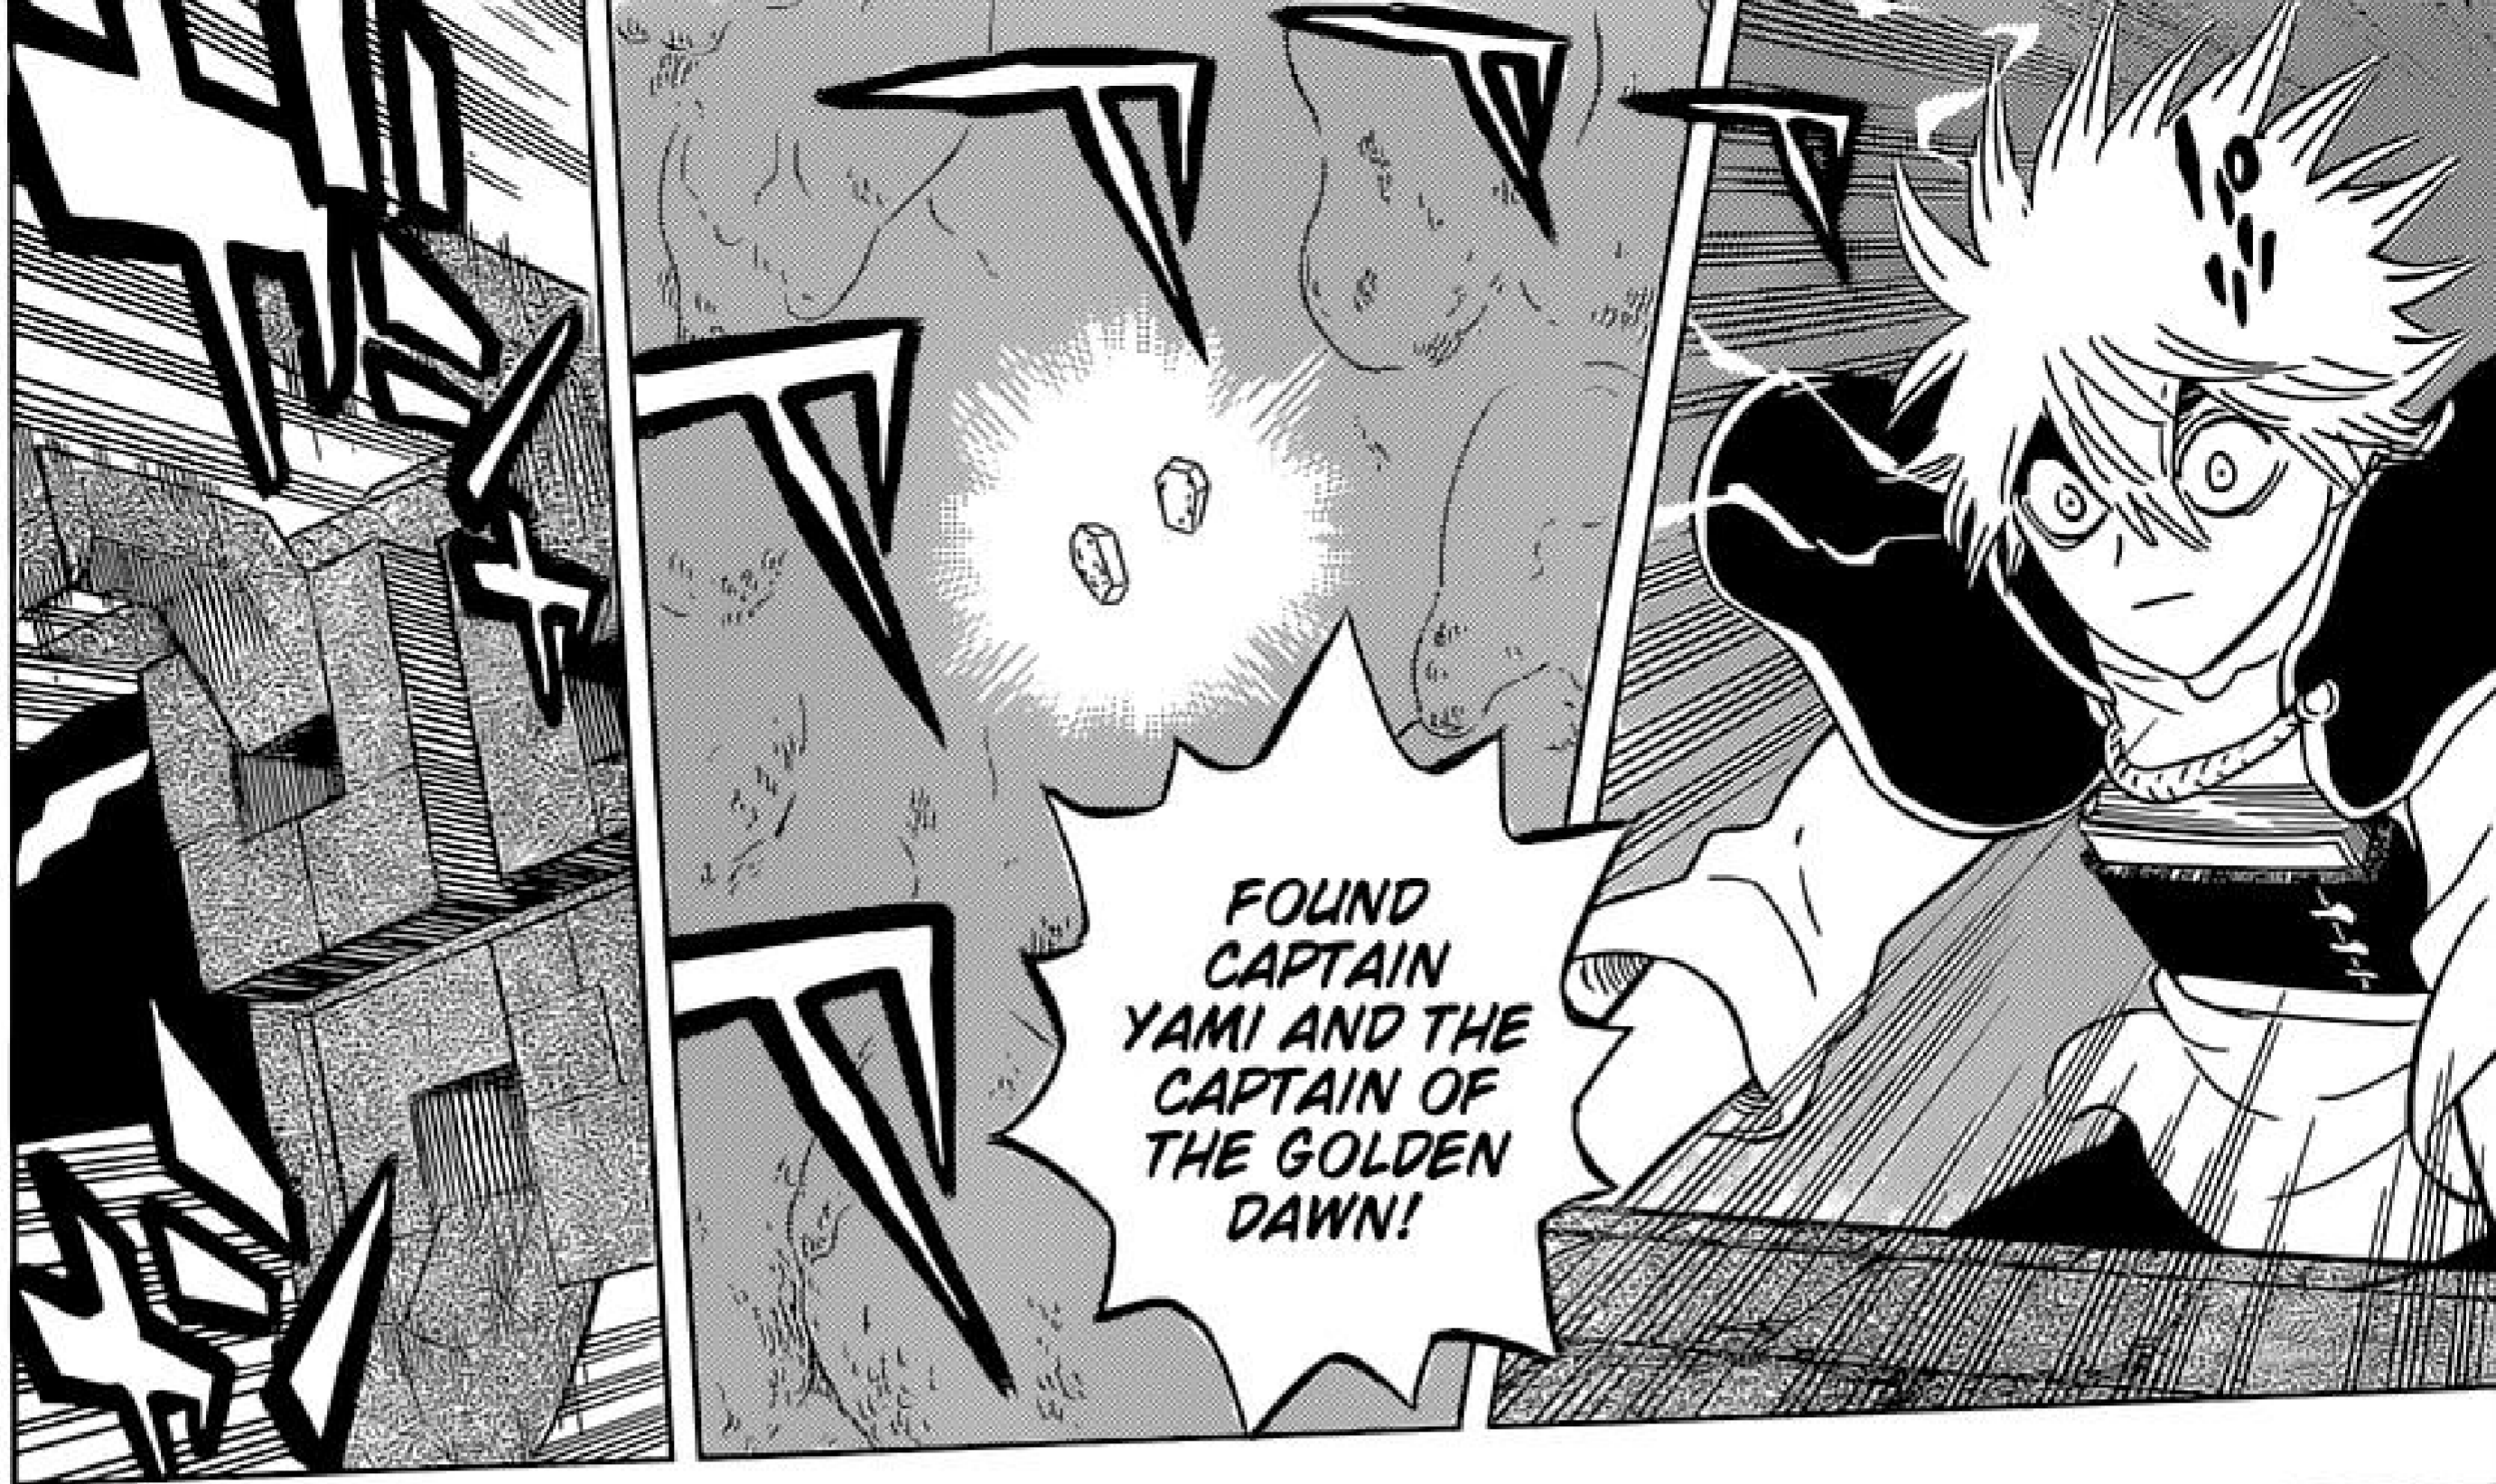

FOUND
CAPTAIN
YAMI AND THE
CAPTAIN OF
THE GOLDEN
DAWN!

WE'RE
GONNA GET
YOU OUTTA
THERE!!

**HOW-
EVER
...!!**

**LUCI-
FERO
...!!**

**HE'S BECOME
ONE WITH THE
QLIPHOTH AND IS
MANIFESTING
THROUGH
POSSESSION
...!!**