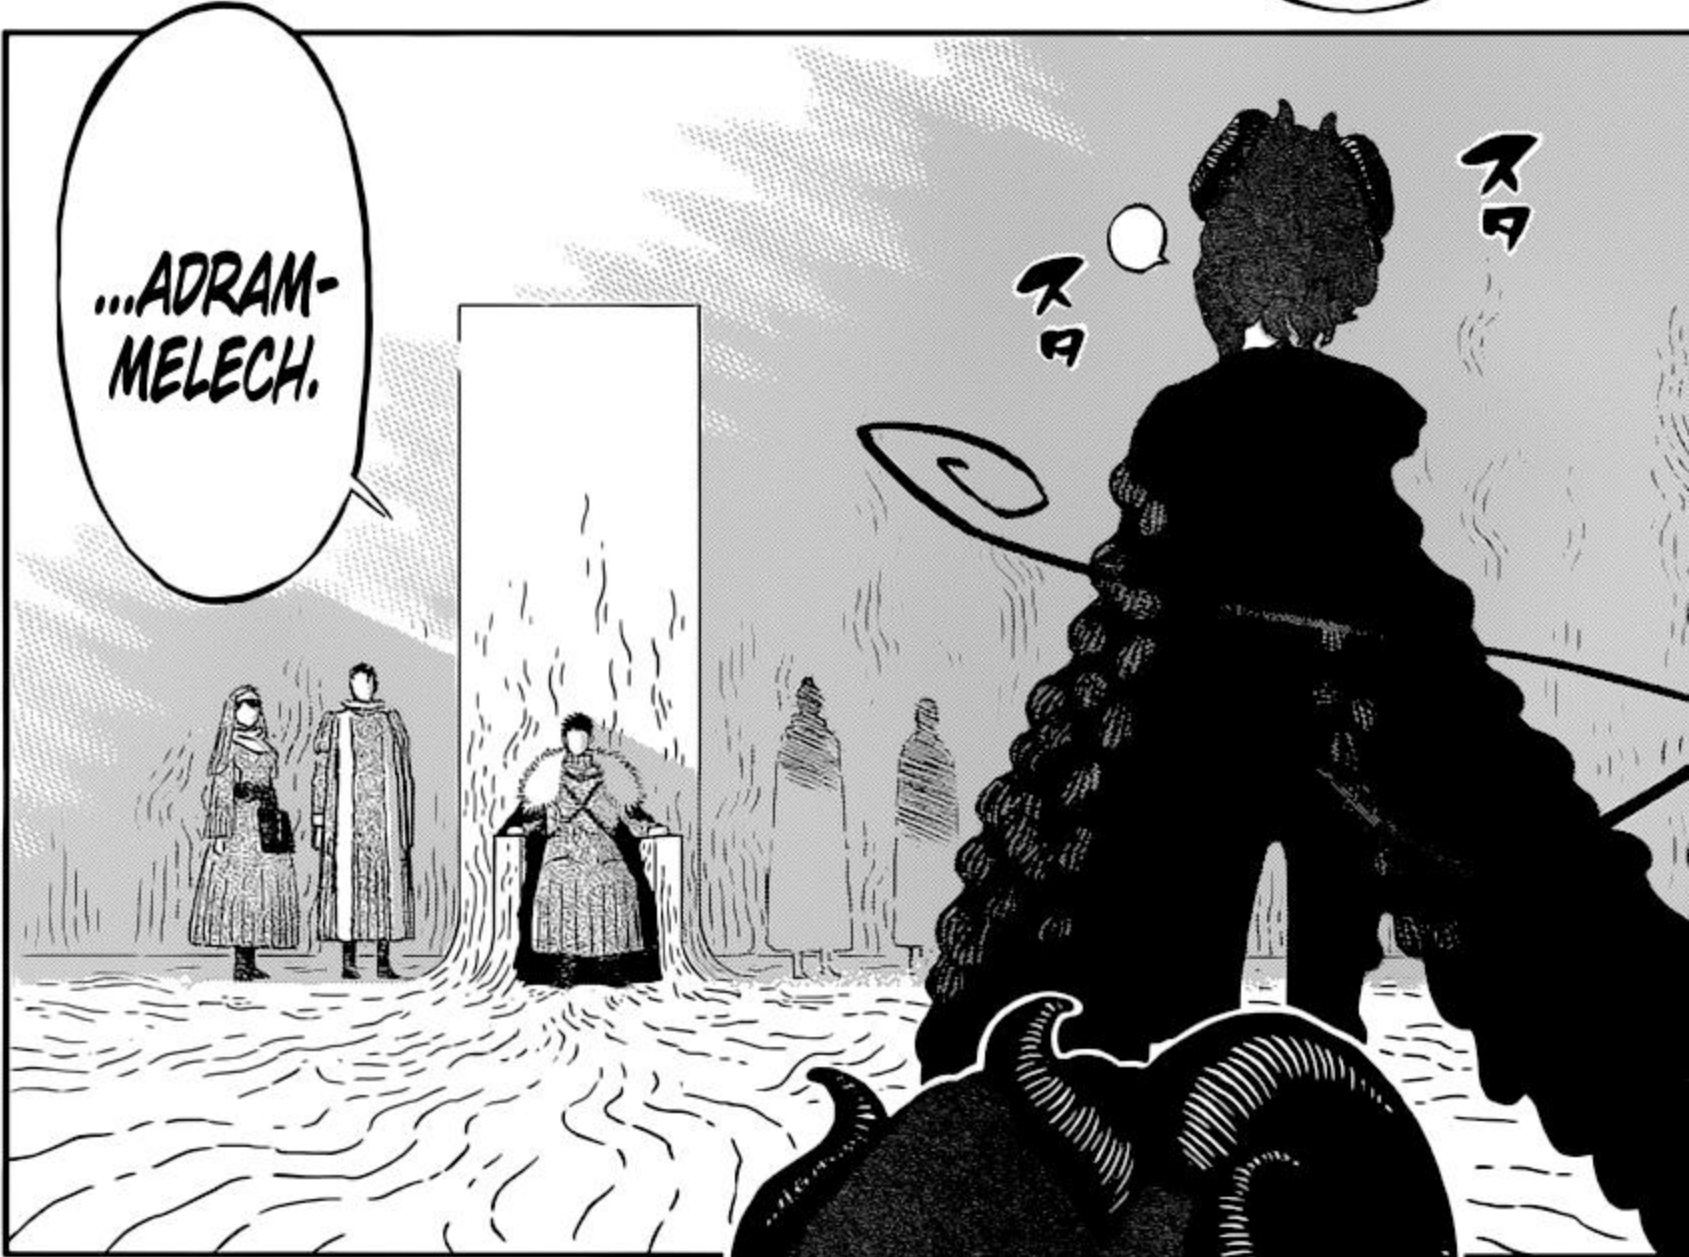

WELCOME
BACK...

...ADRAM-
MELECH.