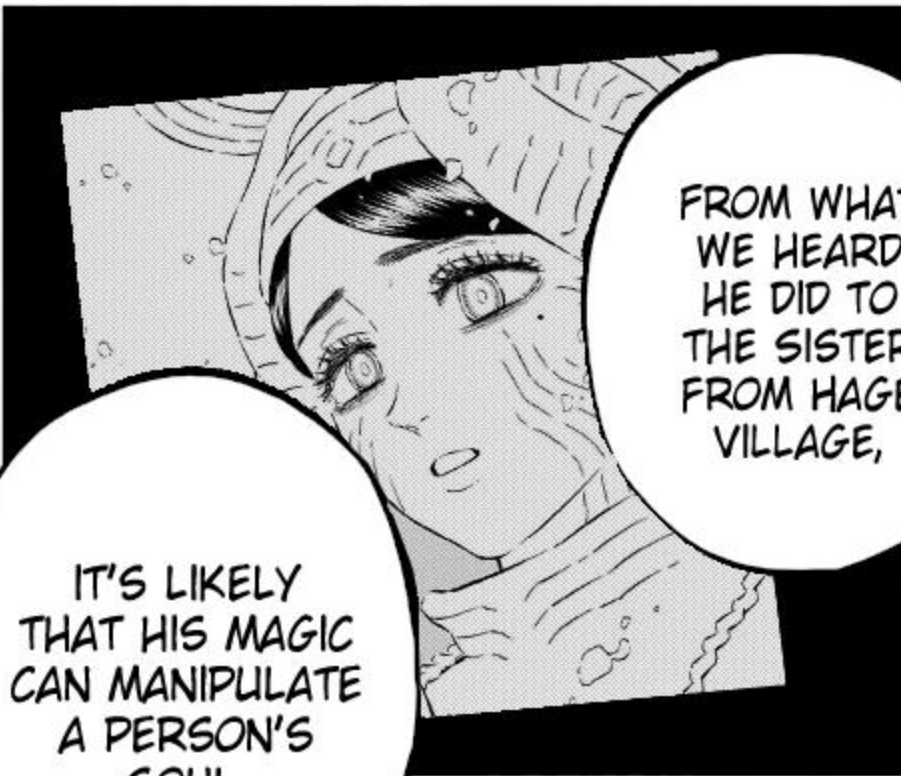

...THEN
YOU
AREN'T
INCORRECT.

IF HE
DOES HAVE
A STRONG
BODY AND
CAN EASILY
INVOKE TIME
MAGIC...

YES...

IT WAS
CLEARLY A
DIVERSION
THOUGH,
AS THAT
SUPREME DEVIL
TURNED TAIL
AND FLED...

THE
SUPREME
DEVIL WHO
WATCHED ON
THE SIDELINES
AT SPADE,

AS WELL
AS A LARGE
GROUP OF WHAT
APPEARED TO BE
HIGH-RANKING
DEVILS WERE
PRESENT.

IT IS POSSIBLE THAT SOMETHING LIKE A TEAR TO THE UNDERWORLD WAS CREATED.

WITH ALL THOSE DEVILS...

THEY MUST HAVE BEEN SENT BY THIS "LUCIUS".