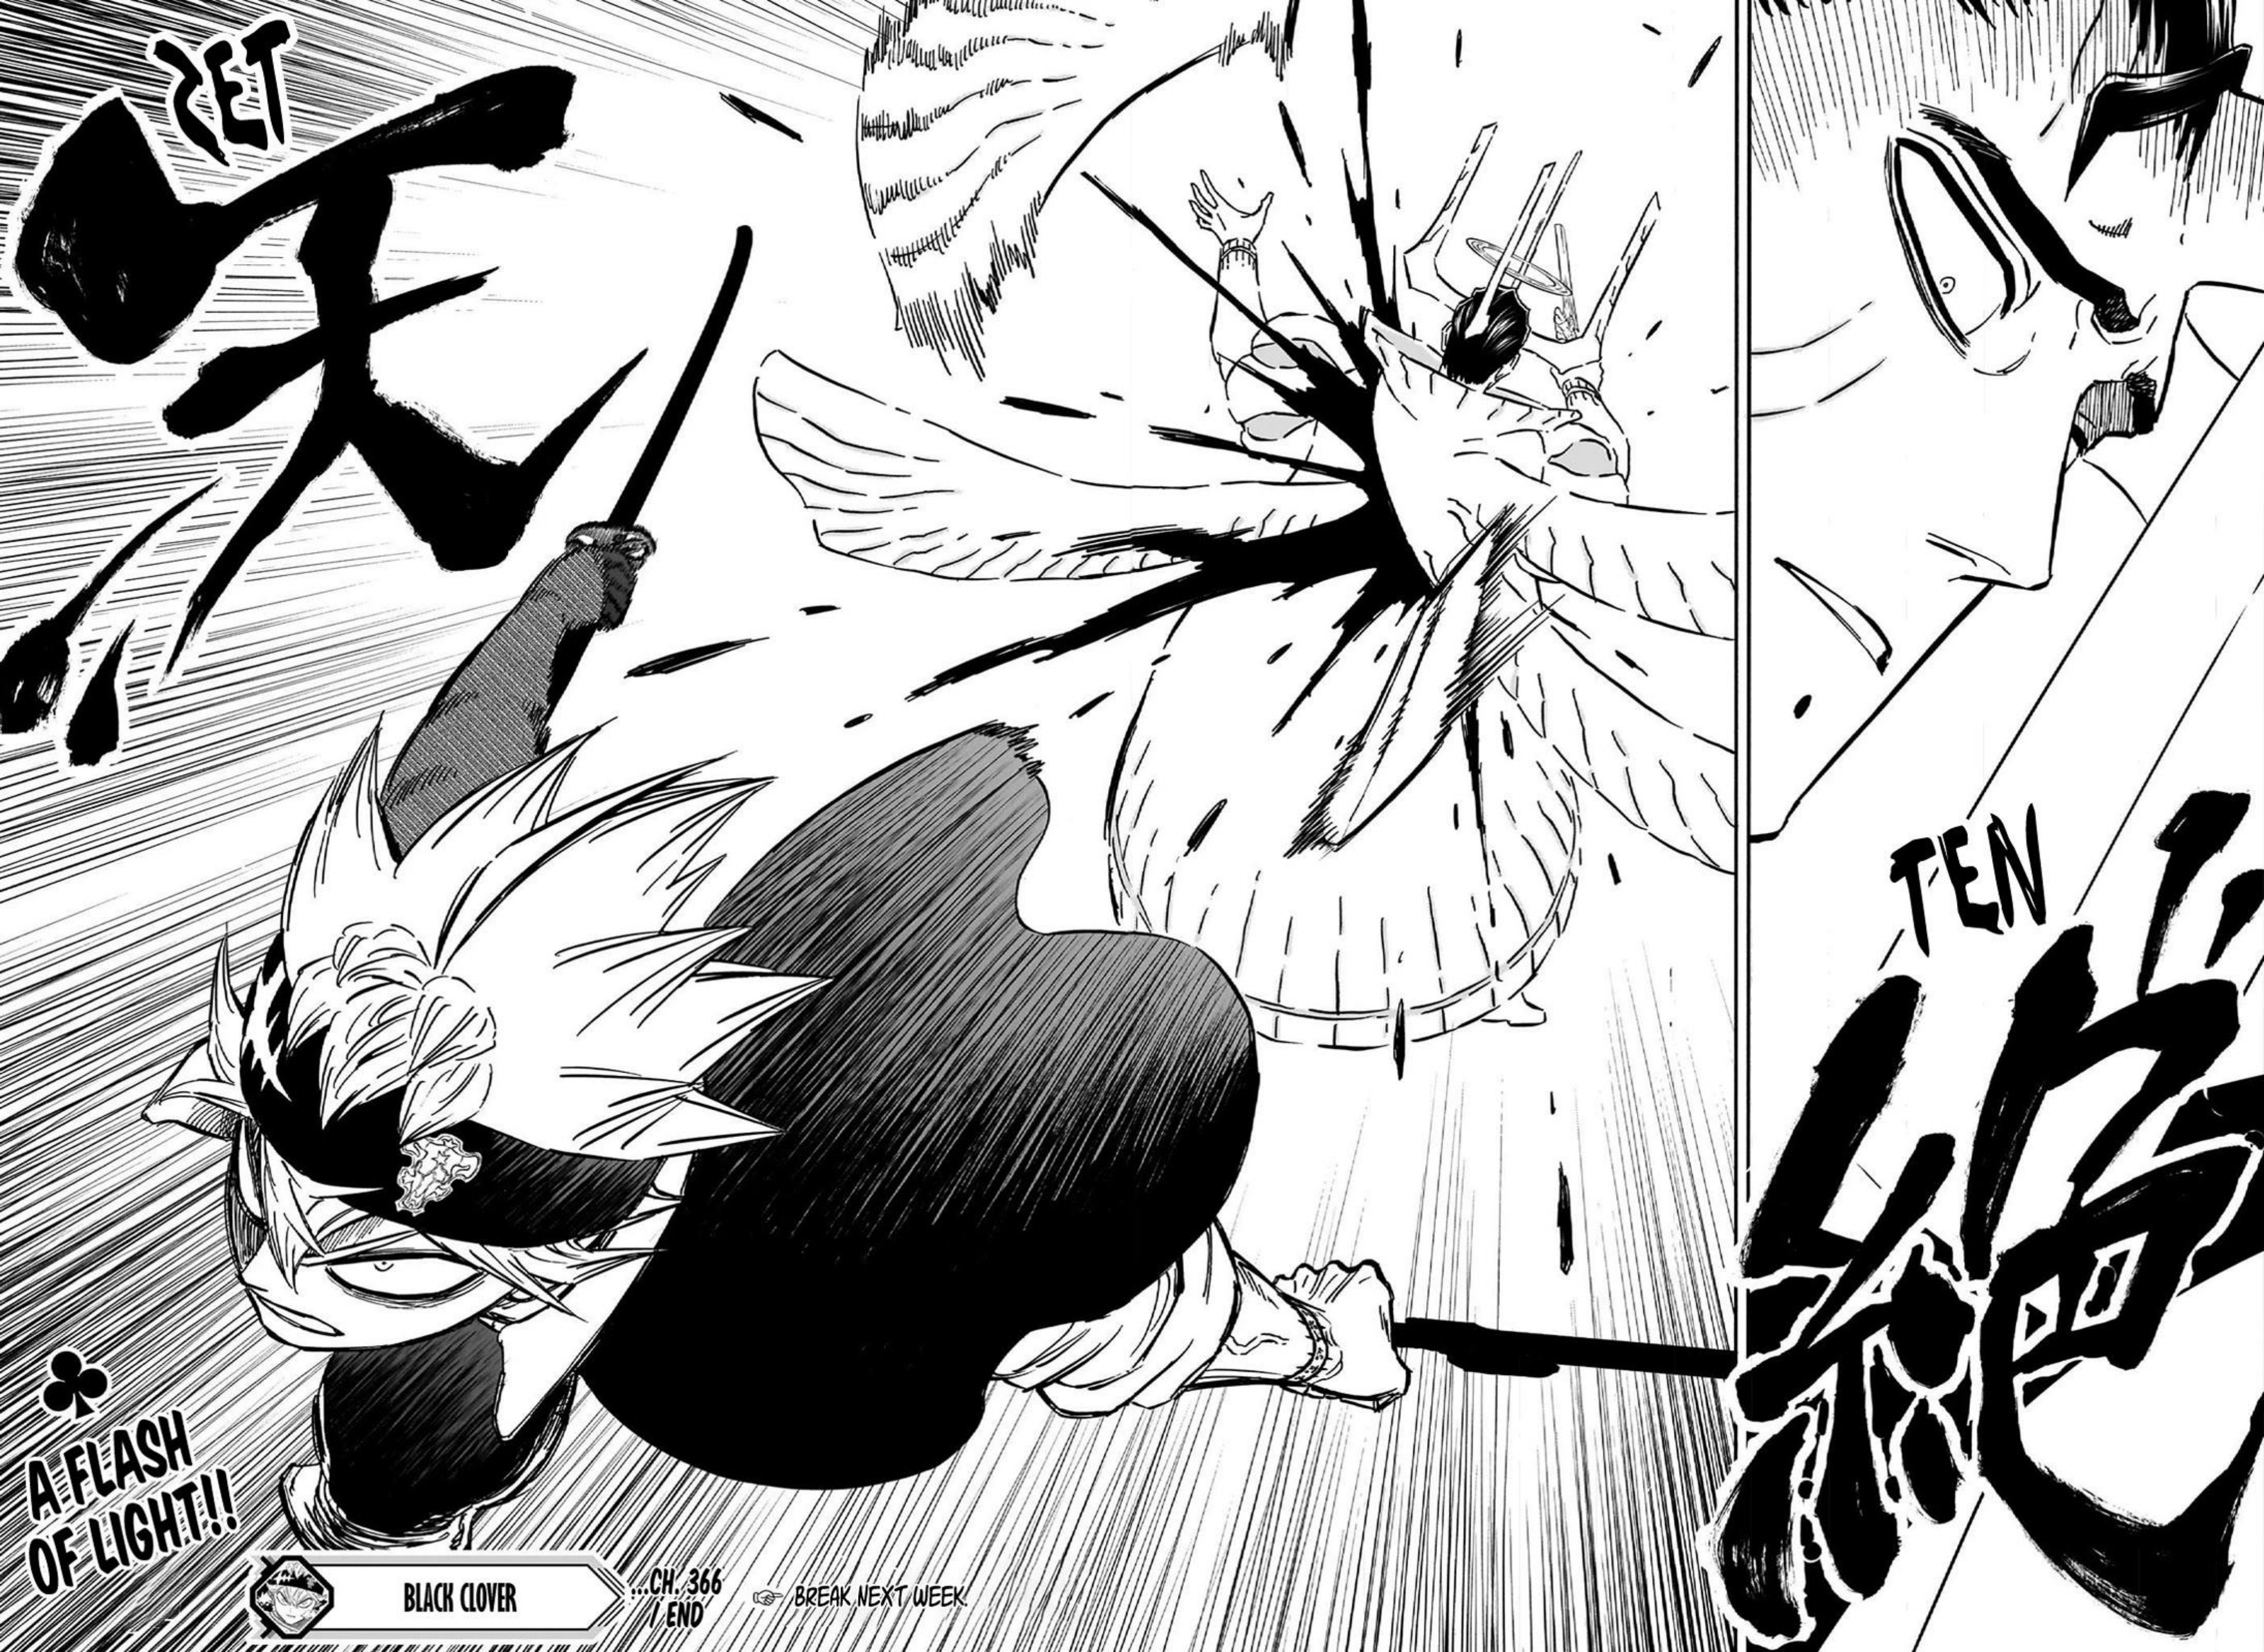

RET

TEN

海

♣
A FLASH
OF LIGHT!!

BLACK CLOVER

...CH. 366
END

👉 BREAK NEXT WEEK